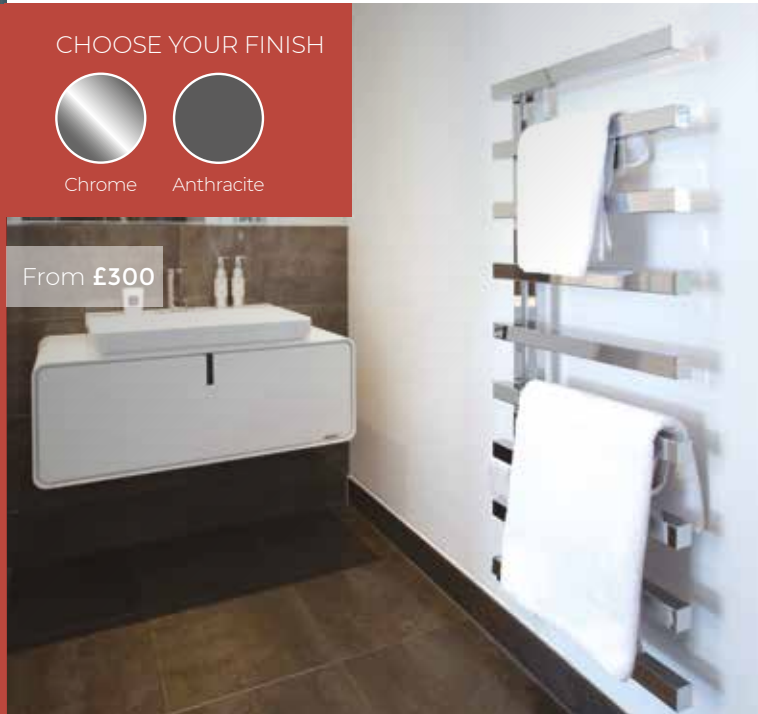

COBHAM

Our design-led Cobham radiator can be fitted both left or right handed to suit your space. It can also be fitted dual fuel and is available in two finishes.

1. **Chrome:**
   H1200 W500mm 1123 BTU
2. **Anthracite:**
   H1200 W500mm 1697 BTU
   H1800 W500mm 2422 BTU

CHOOSE YOUR FINISH

Chrome Anthracite

From £300

BLANDFORD

Hang your towels with ease on the stylish cantilevered tubes. Coated in highly polished chrome in a traditional style.

1. H800 W500mm 742 BTU
   H1200 W500mm 999 BTU