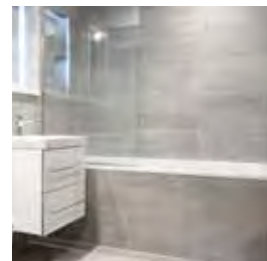

**Tileable Recessed Storage Units**

- Ready to tile
- Fully waterproof
- 5 sizes and 2 depths
- Enhanced build quality

**Waterproofing Components**

Perfect for a variety of applications in any bathroom or moist environment for a totally waterproof area.