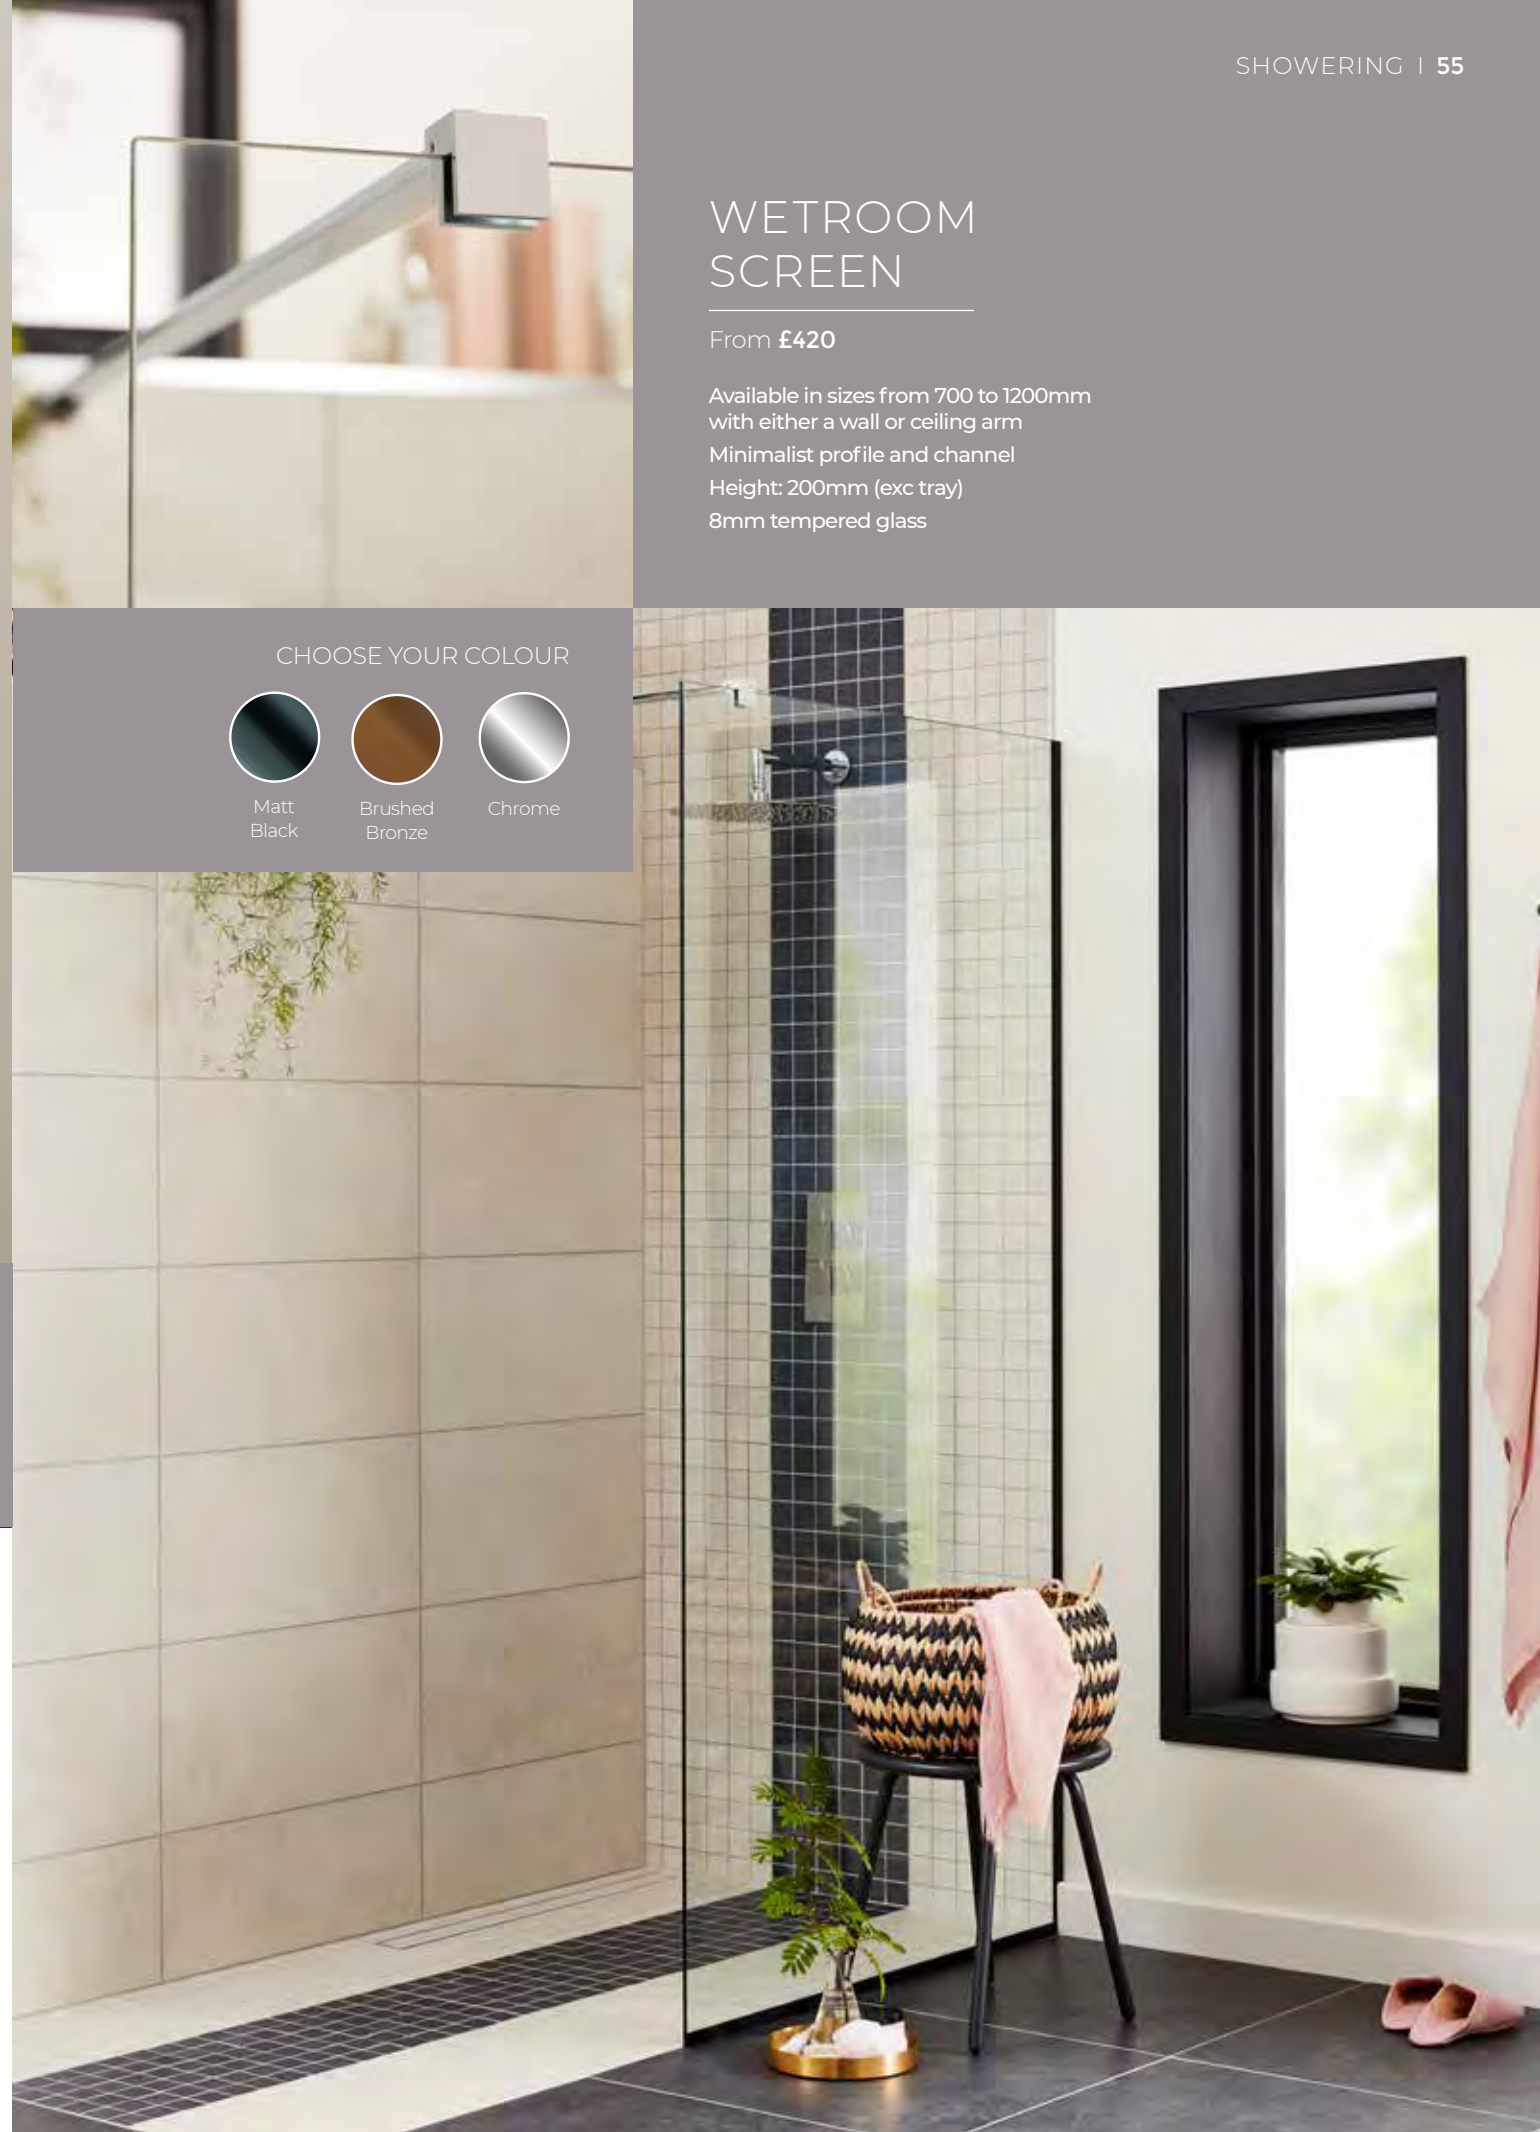

CHOOSE YOUR COLOUR

Matt Black   Chrome