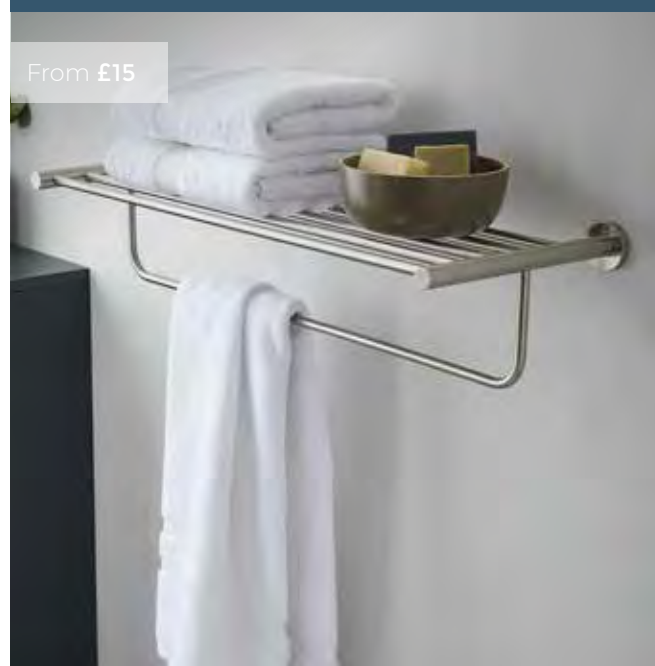

## FORGE

Sleek stainless steel accessories for long-lasting style.

From £15

Robe Hook  
Available as a single or double hook

Towel Rail  
Available as a single or double rail

Soap Dish

Tumbler Holder

Towel Shelf

Toilet Roll Holder

Towel Ring

Glass Shelf

From £35