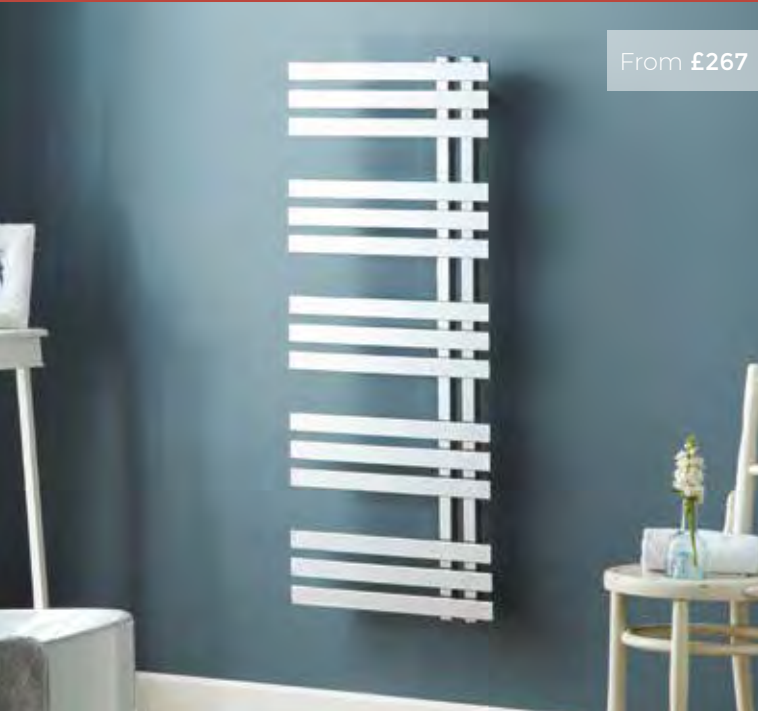

HORTON

Can be mounted facing left or right depending on your space, with dual fuel fitting and two finishes available.

1. **Chrome:**
   H1200 W500mm 897 BTU
2. **Anthracite:**
   H1200 W500mm 1352 BTU
   H1800 W500mm 1945 BTU

From £257

CHOOSE YOUR FINISH

Chrome Anthracite

From £284

CHOOSE YOUR FINISH

Chrome Anthracite

MAYFAIR

Can be fitted dual fuel and is available in classic chrome and our stunning textured anthracite.

1. **Chrome:**
   H795 W500mm 775 BTU
   H1245 W500mm 1136 BTU
2. **Anthracite:**
   H795 W500mm 1169 BTU
   H1245 W500mm 1716 BTU

From £267

COBHAM

Our design-led Cobham radiator can be fitted both left or right handed to suit your space. It can also be fitted dual fuel and is available in two finishes.

1. **Chrome:**
   H1200 W500mm 1123 BTU
2. **Anthracite:**
   H1200 W500mm 1697 BTU
   H1800 W500mm 2422 BTU

CHOOSE YOUR FINISH

Chrome Anthracite

From £300

BLANDFORD

Hang your towels with ease on the stylish cantilevered tubes. Coated in highly polished chrome in a traditional style.

1. H800 W500mm 742 BTU
   H1200 W500mm 999 BTU

From £487

SOHO

Keep it sleek with our open ended Soho radiator. Dual fuel and a selection of two stylish finishes available.

1. **Chrome:**
   H795 W500mm 709 BTU
   H1245 W500mm 1041 BTU
2. **Anthracite:**
   H795 W500mm 1071 BTU
   H1245 W500mm 1573 BTU

CHOOSE YOUR FINISH

Chrome Anthracite

From £294

UPTON

Designed to combine functionality with beauty. Creates the perfect finishing touch to any bathroom. Dual fuel option available. Well spaced bars for practical use.

1. H900 W500mm 607 BTU
   H1200 W500mm 757 BTU
   H1600 W500mm 972 BTU