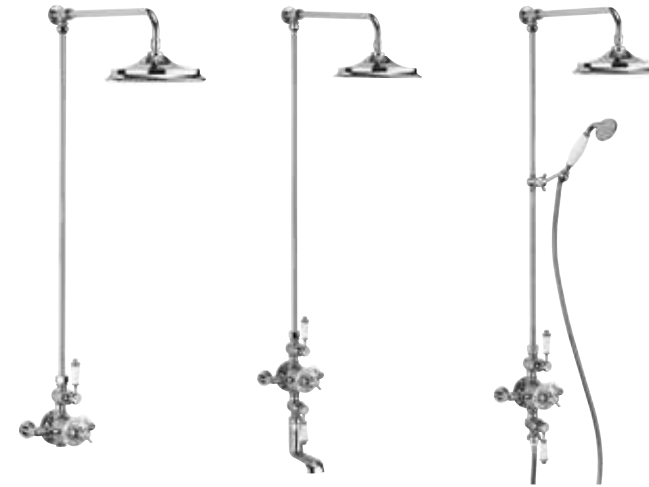

EXPOSED THERMOSTATIC SHOWER VALVES

Take your shower experience to the next level with our exposed thermostatic shower valves – the perfect accompaniment to our range of systems.

Metro
1 bar minimum pressure
Can be used with slide rail shower kits

Shower Valve With Rigid Riser And Watercan Head

Shower Valve With Rigid Riser, Watercan Head And Bath Spout

Shower Valve With Rigid Riser, Watercan Head And Handshower

GRAND

Exposed shower valves with rigid risers look fantastic. They may look old-fashioned – that's the idea – but the technology is 21st century with smooth controls and easy-clean silicone nozzles.

1 bar minimum pressure
Round head available in 200mm diameter
Function: rain
Easy-clean silicone nozzles