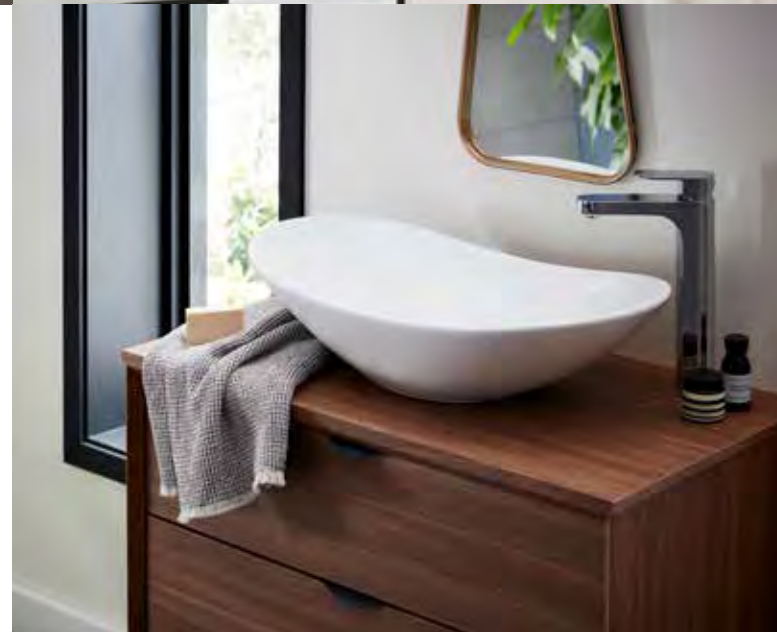

CEDAR

This fresh-looking, forward-thinking design works well in any modern bathroom.