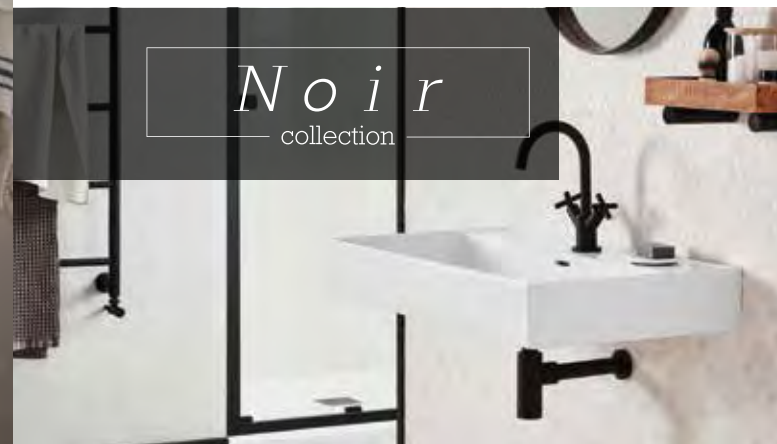

Noir collection