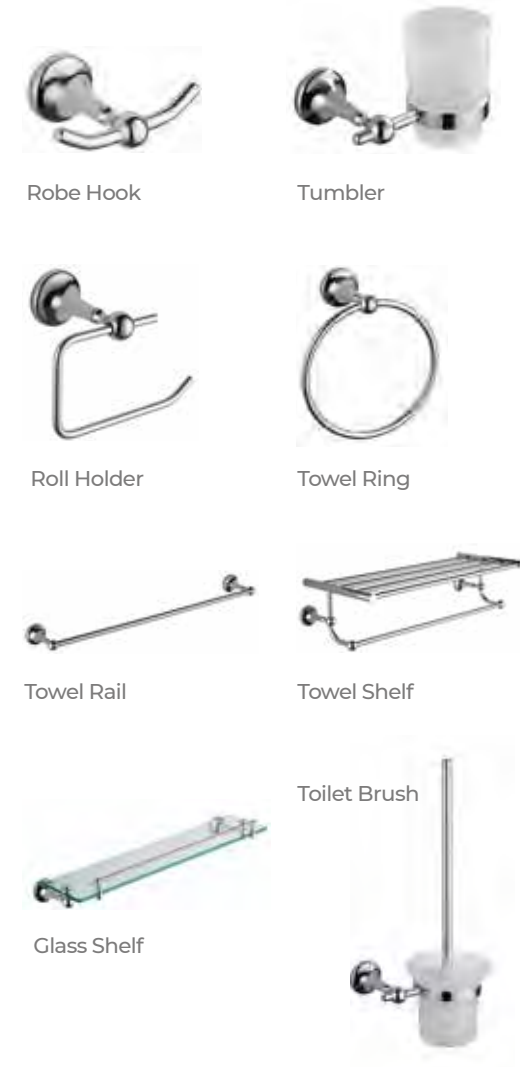

## TRADITIONAL

Turn back time with classically-inspired finishing touches in high quality and rust-resistant chrome-covered brass to compliment and complete your traditional bathroom style.

Robe Hook

Tumbler

Roll Holder

Towel Ring

Towel Rail

Towel Shelf

Glass Shelf

Toilet Brush