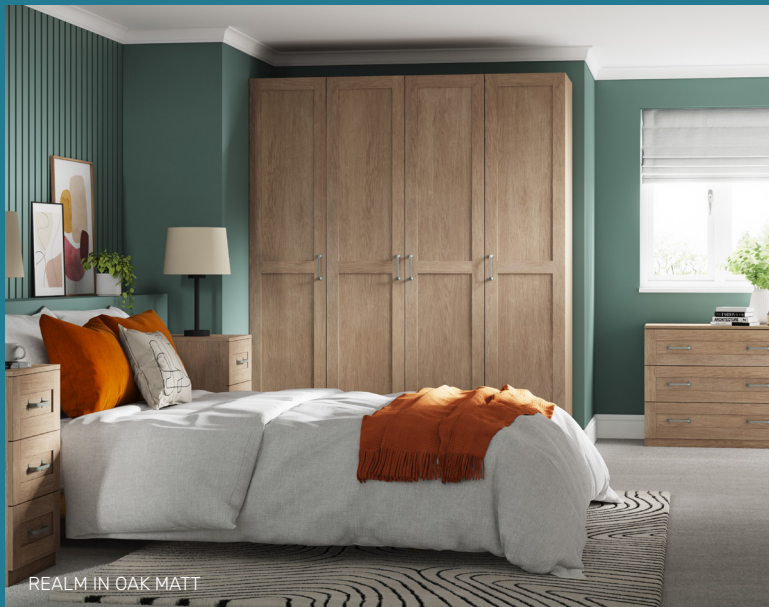

FROM DREAM TO REALITY

FEELING CREATIVE?

You can be your own interior designer and plan your dream bedroom with our easy-to-use online design tool.

Next, book an appointment in store with one of our design experts to turn your dream into a reality.

Design your dream bedroom

ESCAPE IN GREY MATT

REALM IN OAK MATT

Your dream bedroom made easy

- ✓ Classic and contemporary bedroom styles
- ✓ 10-year guarantee
- ✓ Payment options available
- ✓ Easy to book free consultation
- ✓ Designed for you