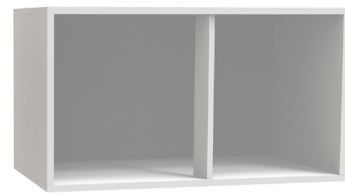

Corner Wardrobe
W1053 x D1029 x H2196mm

- Multi-drilled side panels for maximum flexibility on storage

Bridging Units
W450 x D450 x H450mm
W900 x D450 x H450mm

- Soft-close hinges as standard
- Perfect for additional storage