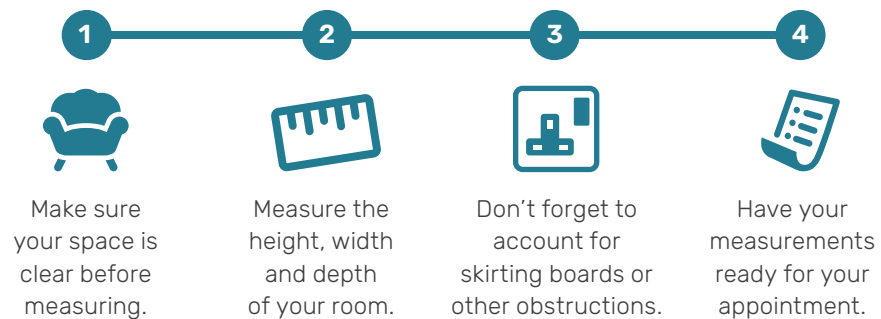

SOFT-CLOSE HINGES AND RUNNERS

CO-ORDINATING CHEST OF DRAWERS

10-YEAR GUARANTEE

DELIVERED FLAT PACKED FOR EASY ACCESS TO ANY ROOM

HOW TO MEASURE YOUR BEDROOM

Creating the bedroom of your dreams starts with inspiration but measuring your space is just as important. Here are some helpful steps to get you started.