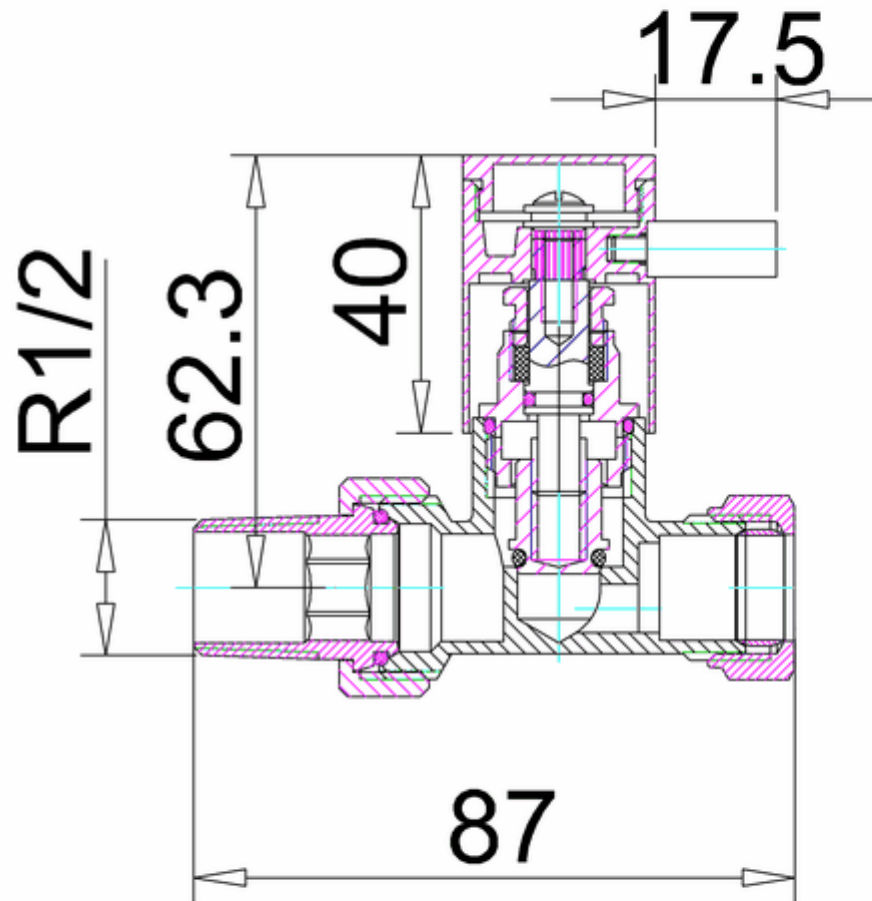

## 20004011390 - Luna Straight Radiator Valve - chrome

### Note:

For the each part, the dimension tolerance should be followed the list below.

0 ~ 100	101 ~ 200	201 ~ 400	≥ 401
±1	±2	±3	±5

For the finished assembly, the dimension tolerance should be followed the list below.

0 ~ 300	≥ 301
±2	±5