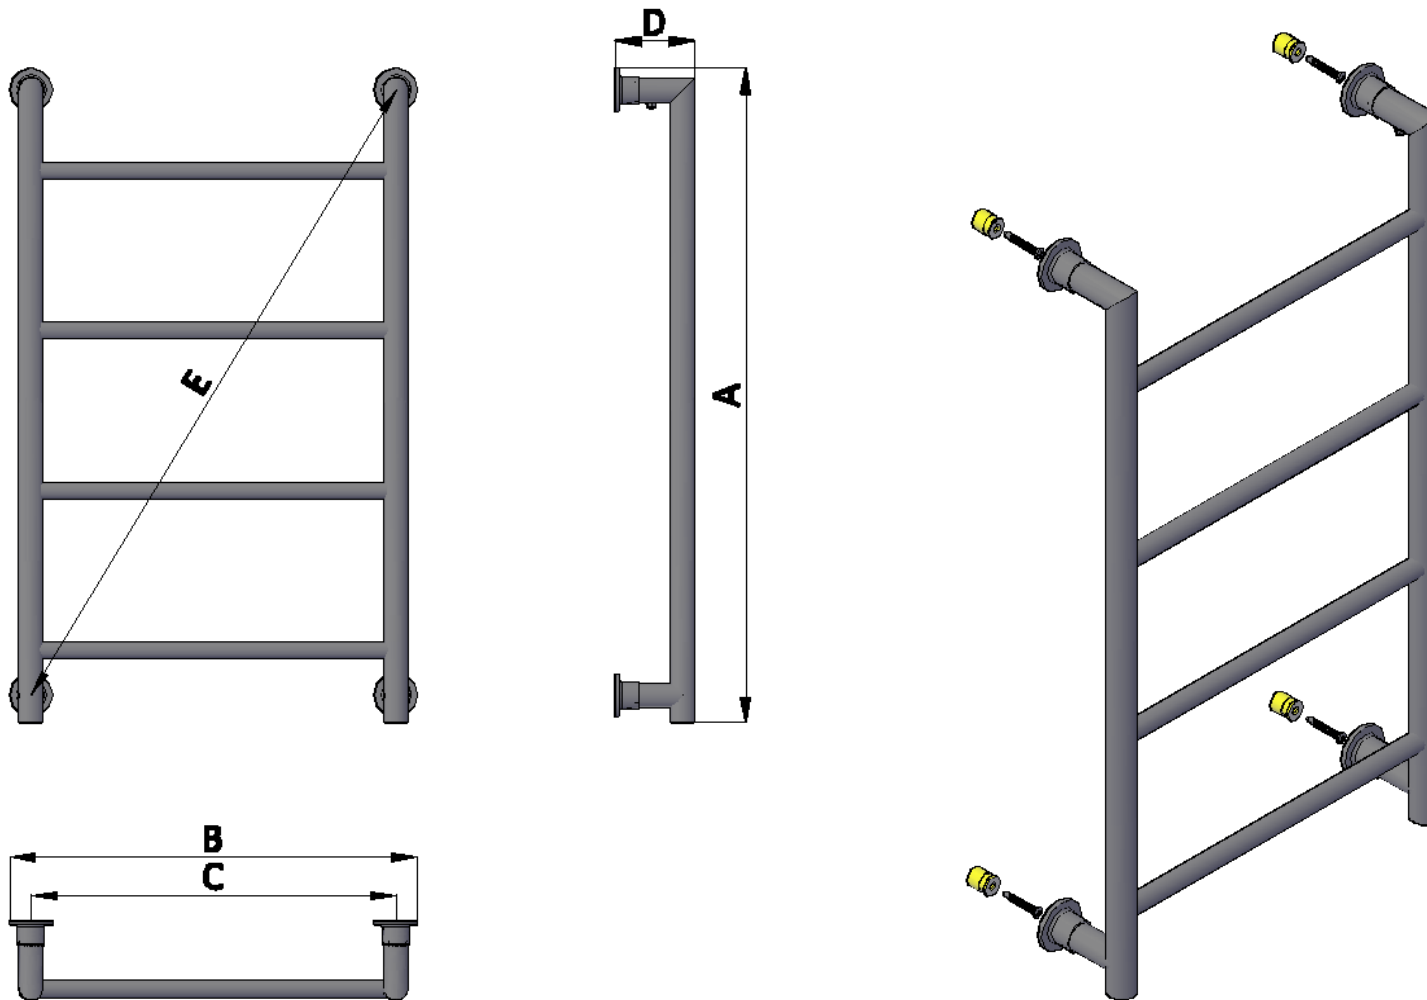

43100001820 - Noir 900x560mm

A - LENGTH	B - WIDTH	C - WATER CENTER	D - DISTANCE TO WALL	E - LINEARITY	COLLEKTOR TYPE	PIPE TYPE
900mm	560mm	501,5mm	93±2mm	972mm	Ø32x1,5mm	Ø22x0,9mm