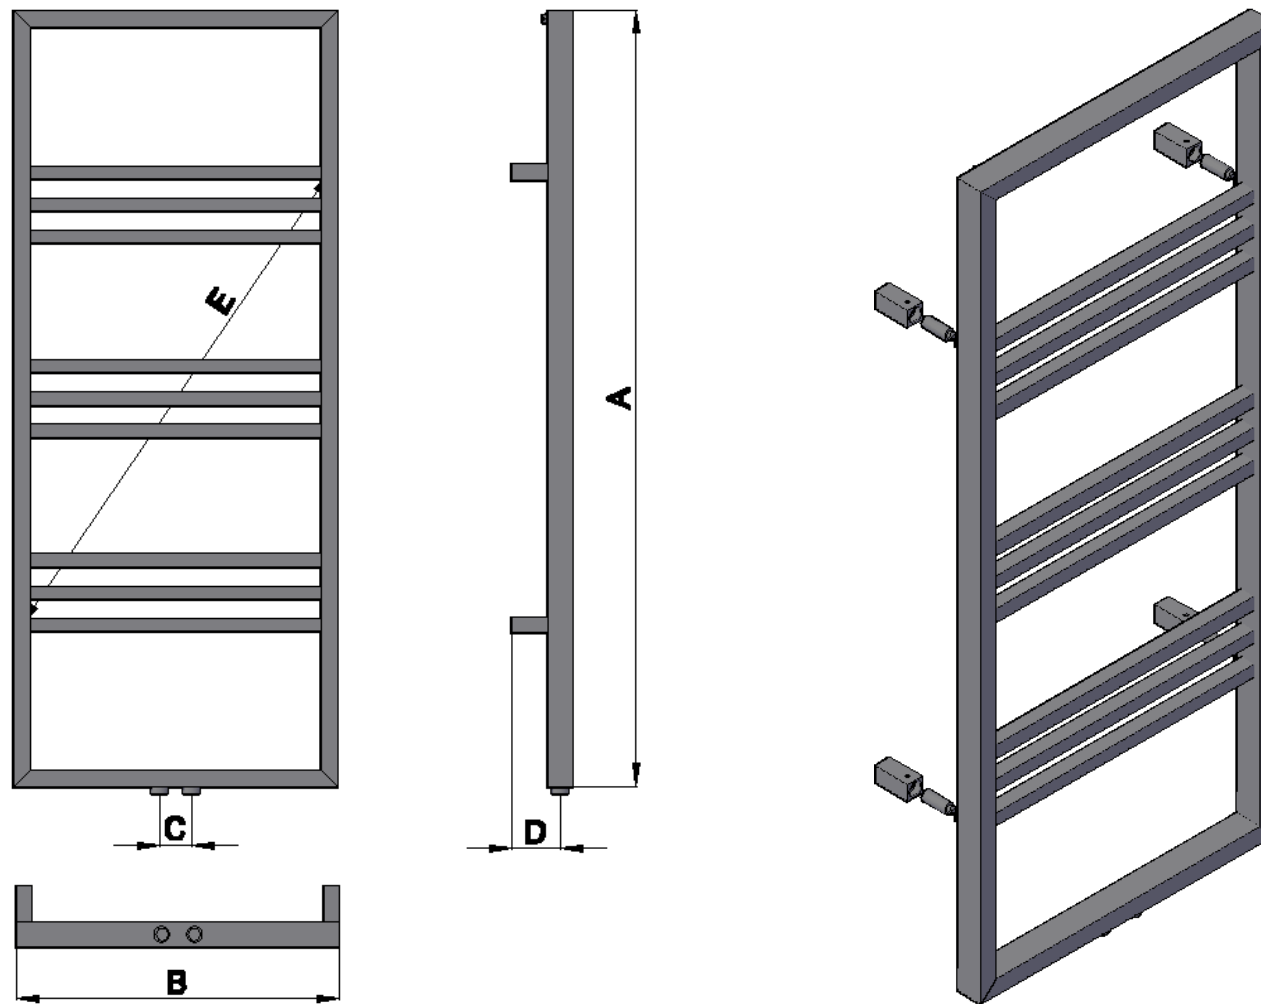

43100001850 – Noir 1200x500mm

A - LENGTH	B - WIDTH	C - WATER CENTER	D - DISTANCE TO WALL	E - LINEARITY	COLLEKTOR TYPE	PIPE TYPE
1200mm	500mm	50mm	75mm-90mm	845mm	40x20x1,5mm	20x20x1,2mm