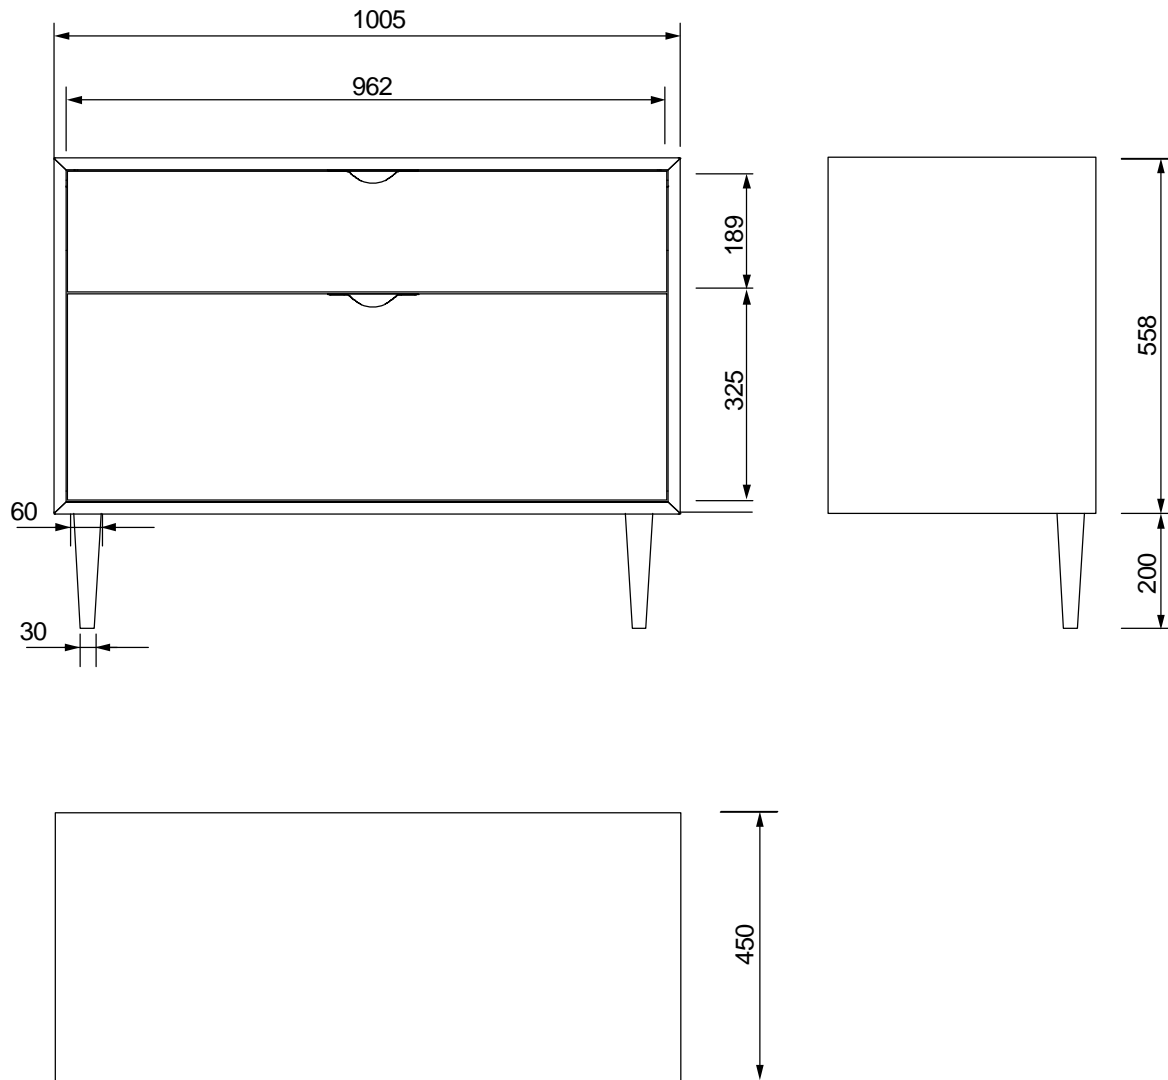

# 42000041080 - Noir Craft 1000 basin unit

Note: Measurement in millimeters (mm)