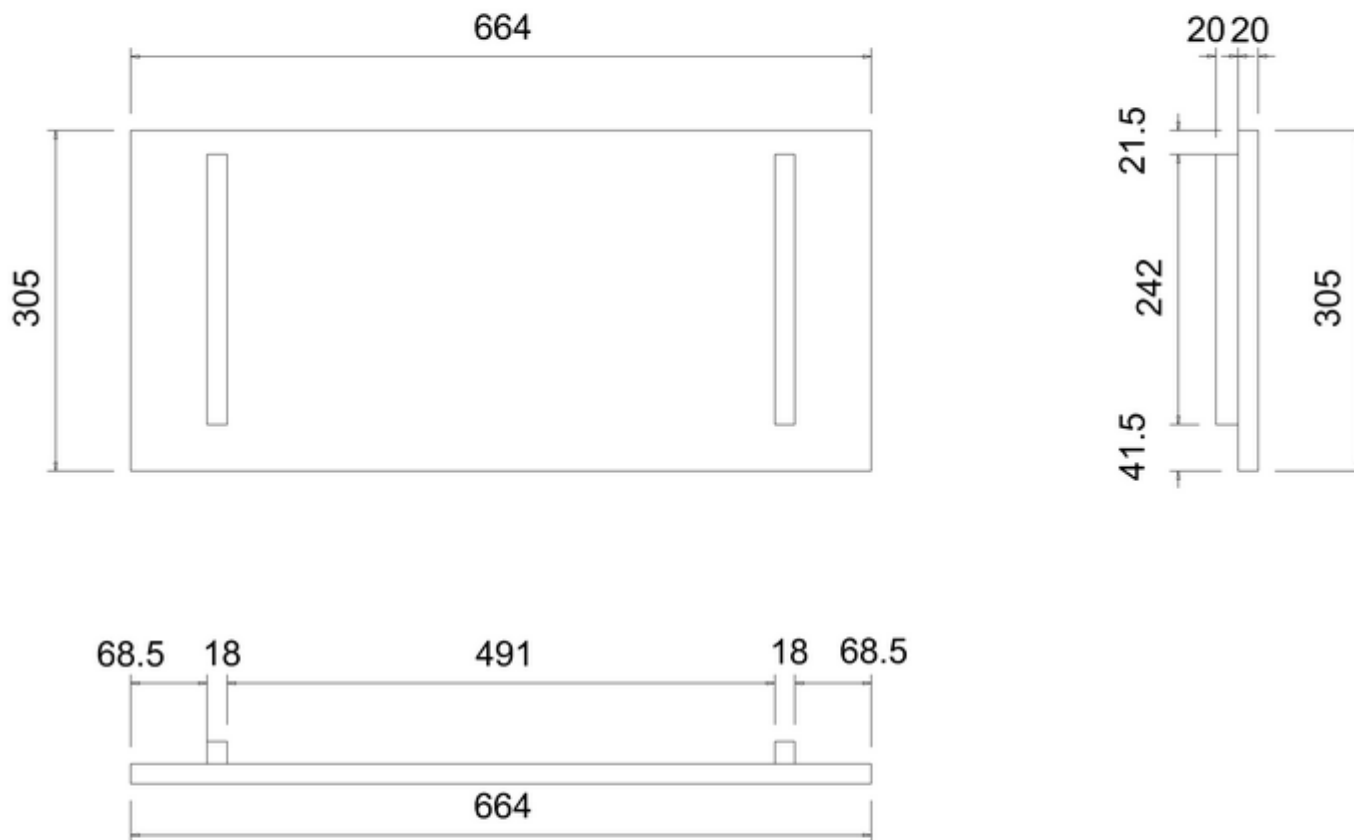

20050073360 - Savoy WC worktop black granite marble

Note:
Whole dimension tolerance is ± 5 .