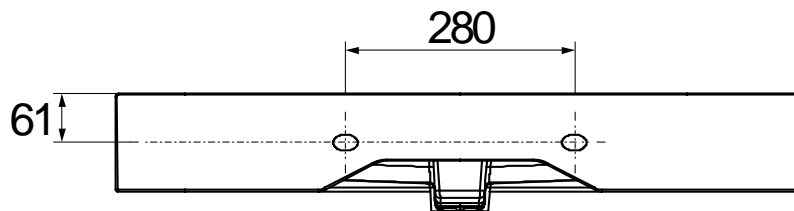

# 41405002385 - Noir 1000 Veneto basin

Note: Measurement in millimeters (mm)

\* +/- 5mm