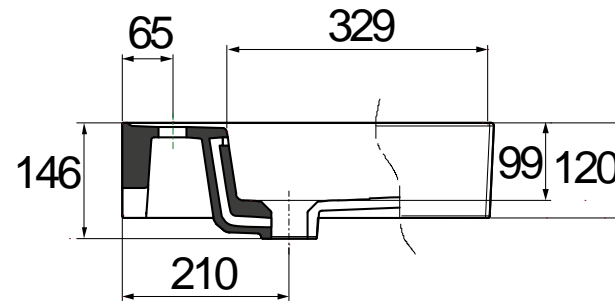

# 41405002385 - Noir 1000 Veneto basin

Note: Measurement in millimeters (mm)

\* +/- 5mm