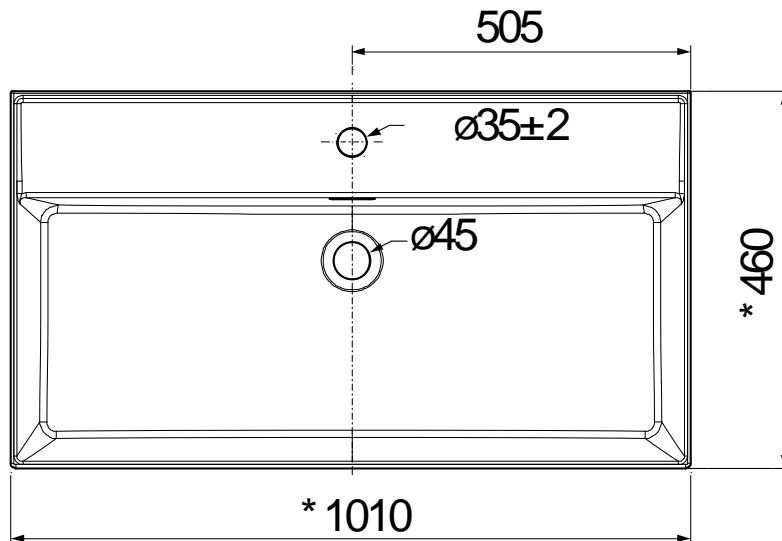

# 41405002385 - Noir 1000 Veneto basin

Note: Measurement in millimeters (mm)

\* +/- 5mm