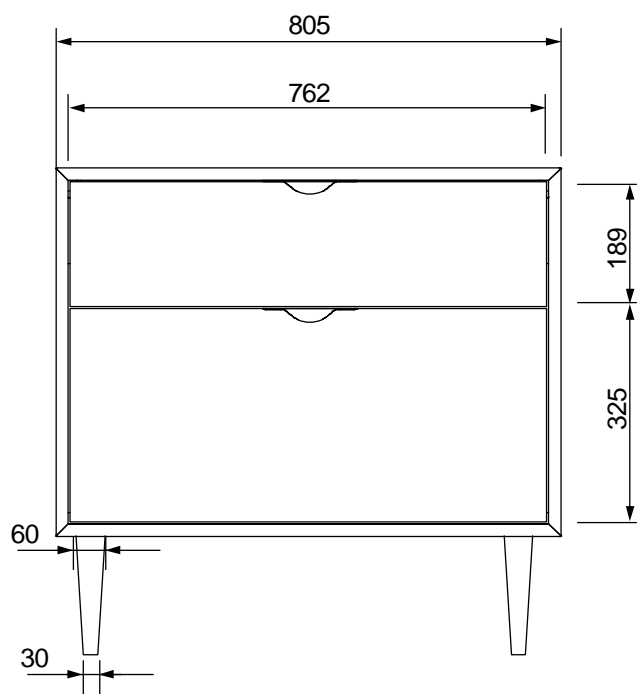

## 42000041070 - Noir Craft 800 basin unit

Note: Measurement in millimeters (mm)