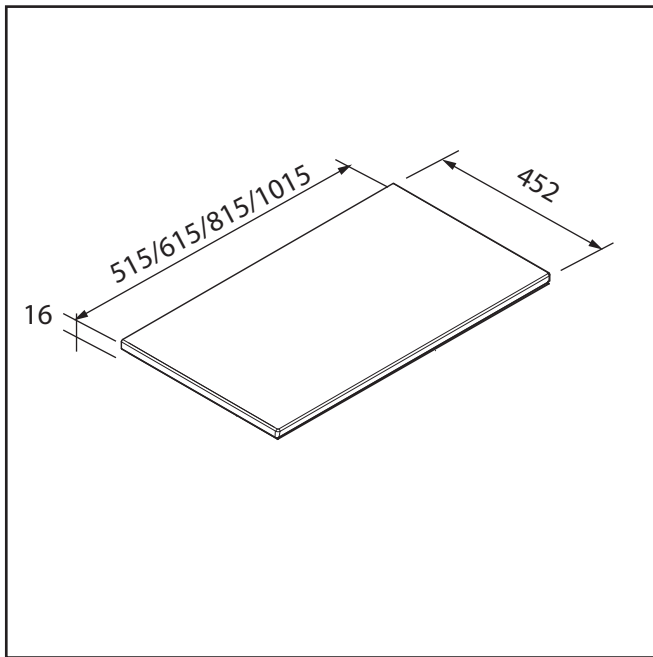

Assembly Instructions

Noir Craft 500 / 600 / 800 / 1000 worktop

42000041090
42000041100
42000041110
42000041120

IMPORTANT:

This vanity unit must be securely fixed to a suitably strong wall. It may be necessary to reinforce the wall at the fixing points. The fixing method used to secure the unit to the wall must be suitable for the wall construction.

DIMENSIONS

500 unit

Width: 515 mm
Depth: 452 mm
Height: 16mm

DIMENSIONS

600 unit

Width: 615 mm
Depth: 452 mm
Height: 16mm

DIMENSIONS

800 unit

Width: 815 mm
Depth: 452 mm
Height: 16 mm

DIMENSIONS

1000 unit

Width: 1015 mm
Depth: 452 mm
Height: 16 mm

PIECES REQUIRED

P05
X1H05
X4H06
X2