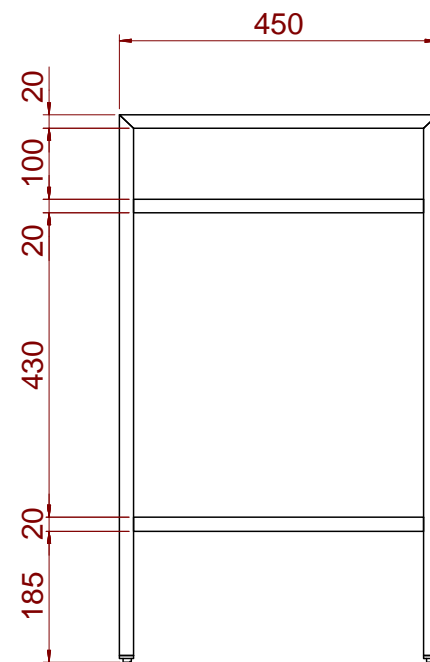

42000041150 - Noir frame for 1000 basin unit

Note: Measurement in millimeters (mm)

41405002385 - Noir 1000 Veneto basin