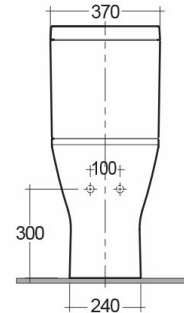

# RAK-RESORT-COMFORT HEIGHT 45CM

Close Coupled | Water Closet

**RAK**  
CERAMICS

## Technical specifications

Dimensions:	665 x 360 mm
Weight:	44 Kg
Color:	Alpine White
Trap type:	P Trap & S Trap
Trapway type:	Concealed
Seat cover options:	Urea
Bowl shape:	Oval
Soft close:	yes
Quick remove seat cover:	yes
Dual flush:	yes
Suites:	<a href="#">RAK-RESORT</a>

Code	Name
RST16AWHA	RESORT WATER CLOSET RIMLESS COMFORT HEIGHT 45CM CLOSE COUPLED BACK TO WALL P S TRAP 65CM
RST10AWHA	RESORT WATER CLOSET TANK

Dimensions: All dimensions in mm. Tolerance of vitreous china & fireclay items:  $\pm 5\%$  for below 200mm and  $\pm 3\%$  for above 200mm; for all other items tolerance  $\pm 1\%$ . Note: Due to a continuing development program to improve design and performance, the manufacturer reserves all rights to vary specifications without prior information. Please note accessories are for photographic use only.