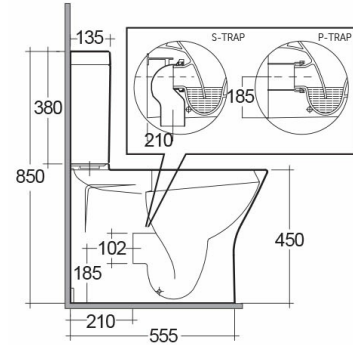

# RAK-RESORT-COMFORT HEIGHT 45CM

Close Coupled | Water Closet

**RAK**  
CERAMICS

## Technical specifications

Dimensions:	665 x 360 mm
Weight:	44 Kg
Color:	Alpine White
Trap type:	P Trap & S Trap
Trapway type:	Concealed
Seat cover options:	Urea
Bowl shape:	Oval
Soft close:	yes
Quick remove seat cover:	yes
Dual flush:	yes
Suites:	<a href="#">RAK-RESORT</a>

Code	Name
RST16AWHA	RESORT WATER CLOSET RIMLESS COMFORT HEIGHT 45CM CLOSE COUPLED BACK TO WALL P S TRAP 65CM
RST10AWHA	RESORT WATER CLOSET TANK

Dimensions: All dimensions in mm. Tolerance of vitreous china & fireclay items:  $\pm 5\%$  for below 200mm and  $\pm 3\%$  for above 200mm; for all other items tolerance  $\pm 1\%$ . Note: Due to a continuing development program to improve design and performance, the manufacturer reserves all rights to vary specifications without prior information. Please note accessories are for photographic use only.