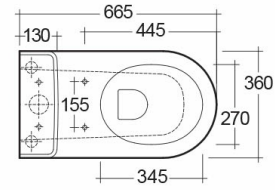

# RAK-RESORT-COMFORT HEIGHT 45CM

Close Coupled | Water Closet

**RAK**  
CERAMICS

## Technical specifications

Dimensions:	665 x 360 mm
Weight:	44 Kg
Color:	Alpine White
Trap type:	P Trap & S Trap
Trapway type:	Concealed
Seat cover options:	Urea
Bowl shape:	Oval
Soft close:	yes
Quick remove seat cover:	yes
Dual flush:	yes
Suites:	<a href="#">RAK-RESORT</a>

Code	Name
RST16AWHA	RESORT WATER CLOSET RIMLESS COMFORT HEIGHT 45CM CLOSE COUPLED BACK TO WALL P S TRAP 65CM
RST10AWHA	RESORT WATER CLOSET TANK

Dimensions: All dimensions in mm. Tolerance of vitreous china & fireclay items:  $\pm 5\%$  for below 200mm and  $\pm 3\%$  for above 200mm; for all other items tolerance  $\pm 1\%$ . Note: Due to a continuing development program to improve design and performance, the manufacturer reserves all rights to vary specifications without prior information. Please note accessories are for photographic use only.