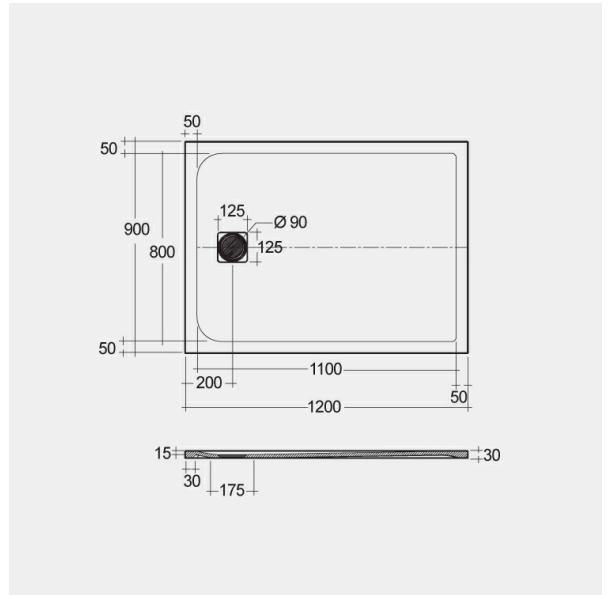

RAK-FEELING - RFST090120S500

Shower Tray

RAK
CERAMICS

Technical specifications

Dimensions: 900 x 1200 mm

Color: White

Suites: [RAK-FEELING SHOWERTRAYS](#)

Code	Name
RFST090120S500	RAK-FEELING 90X120 CM

Dimensions: All dimensions in mm tolerance $\pm 5\%$ for below 200mm and $\pm 3\%$ for above 200mm.

Note: Due to a continuing development programme to improve design and performance, the manufacturer reserves all rights to vary specifications without prior information.