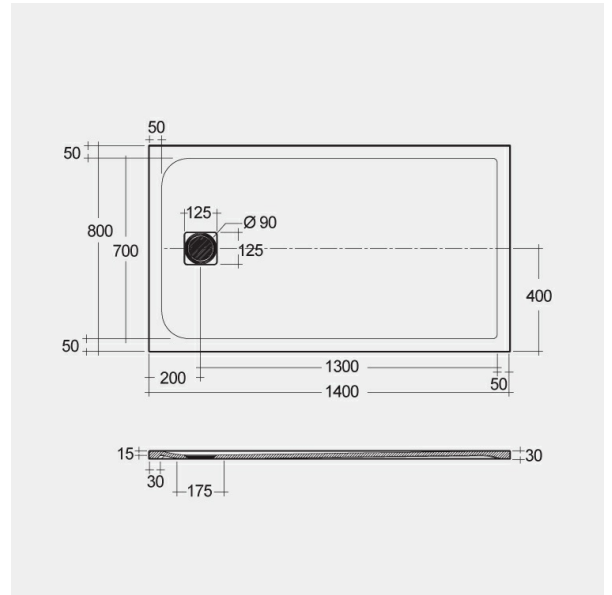

### Technical specifications

Dimensions: 800 x 1400 mm

Color: Grey

Suites: [RAK-FEELING SHOWERTRAYS](#)

Code	Name
RFST080140S503	RAK - FEELING 80 X 140 CM

Dimensions: All dimensions in mm tolerance  $\pm 5\%$  for below 200mm and  $\pm 3\%$  for above 200mm.