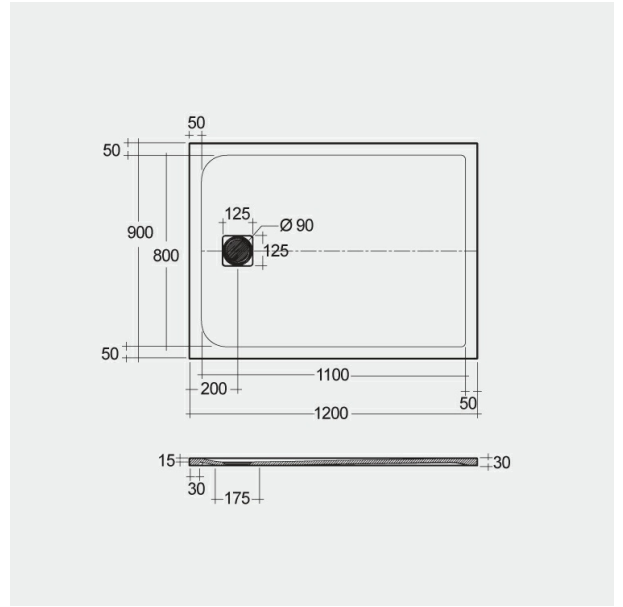

RAK-FEELING - RFST090120S503

Shower Tray

Technical specifications

Dimensions: 900 x 1200 mm

Weight: 38.5 Kg

Color: Grey

Suites: [RAK-FEELING SHOWERTRAYS](#)

Code	Name
RFST090120S503	RAK - FEELING 90 X 120 CM

Dimensions: All dimensions in mm. Tolerance of vitreous china & fireclay items: $\pm 5\%$ for below 200mm and $\pm 3\%$ for above 200mm; for all other items tolerance $\pm 1\%$. Note: Due to a continuing development program to improve design and performance, the manufacturer reserves all rights to vary specifications without prior information. Please note accessories are for photographic use only.