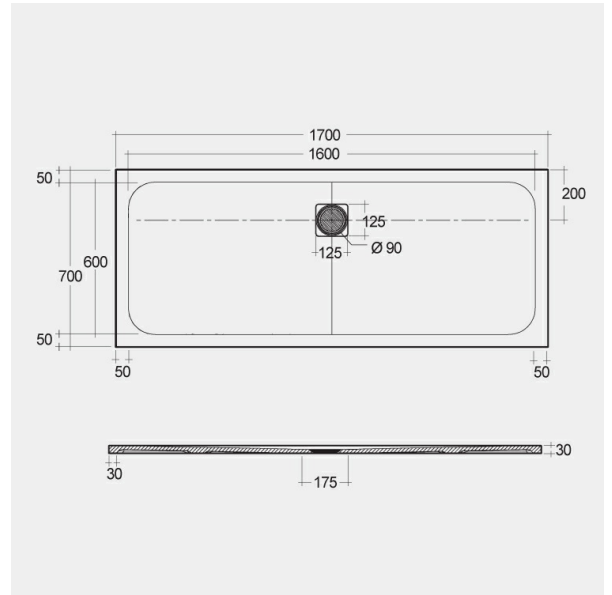

RAK-FEELING - RFBR070170S500

Shower Tray

RAK
CERAMICS

Technical specifications

Dimensions: 700 x 1700 mm

Color: White

Suites: [RAK-FEELING SHOWERTRAYS](#)

Code	Name
RFBR070170S500	RAK-FEELING 70X170 CM

Dimensions: All dimensions in mm tolerance $\pm 5\%$ for below 200mm and $\pm 3\%$ for above 200mm.

Note: Due to a continuing development programme to improve design and performance, the manufacturer reserves all rights to vary specifications without prior information.