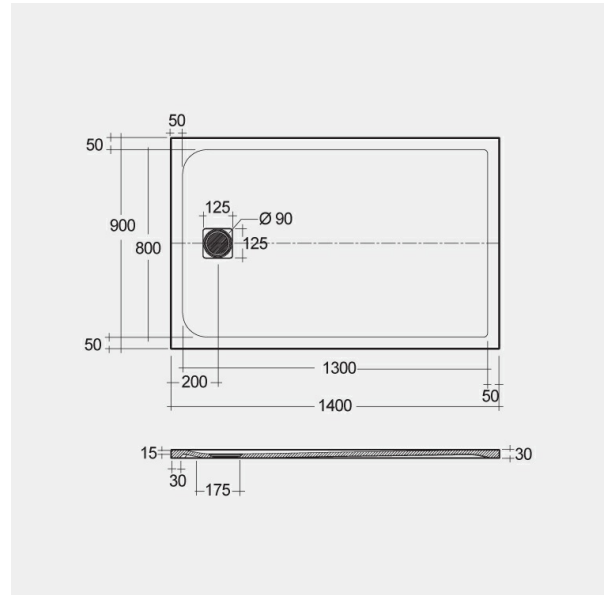

### Technical specifications

Dimensions: 900 x 1400 mm

Color: Grey

Suites: [RAK-FEELING SHOWERTRAYS](#)

Code	Name
RFST090140S503	RAK - FEELING 90 X 140 CM

Dimensions: All dimensions in mm tolerance  $\pm 5\%$  for below 200mm and  $\pm 3\%$  for above 200mm.