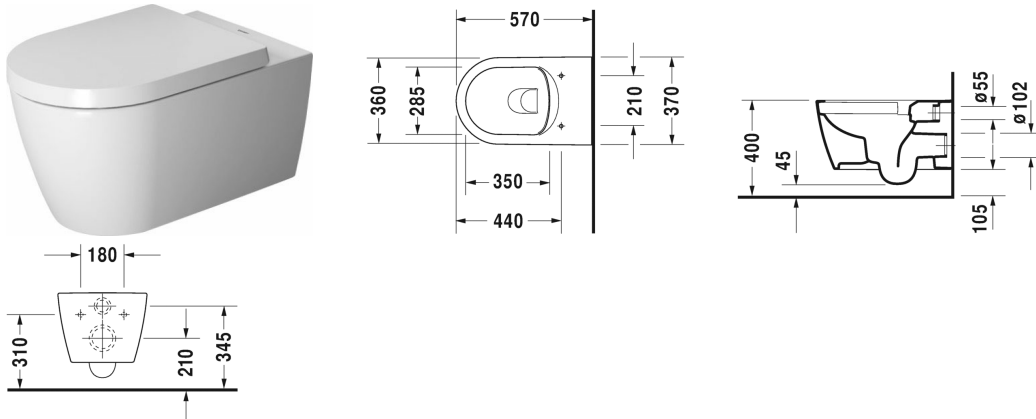

Toilet wall mounted Duravit Rimless® # 252909..00 /
252909..00 / 252909..00 / 252909..00

|< 370 mm >|

Toilet wall mounted Duravit Rimless®	Dimension	Weight	Order number
rimless, washdown model, Durafix included, UWL class 1			
Colors			
00 White Alpin 20 HygieneGlaze (an antibacterial ceramic glaze that provides almost indefinite effectiveness) 26 White/White Satin Matt 90 White HygieneGlaze/White Satin Matt			
Variant			
♣ inside colour White, outside colour White, 4,5 litre flush	370 x 570 mm	26.000 kg	252909..00
♣ inside colour White, outside colour White, 4,5 litre flush	370 x 570 mm	26.000 kg	252909..00
♣ inside colour White, outside colour White Satin Matt, 4,5 litre flush	370 x 570 mm	26.000 kg	252909..00
♣ inside colour White, outside colour White Satin Matt, 4,5 litre flush	370 x 570 mm	26.000 kg	252909..00
Infobox			
Durafix for invisible fixation is included in delivery			
Sanitary ceramics with the special WonderGliss surface finish will remain clean and attractive-looking for a long time to come. When ordering WonderGliss please add a "1" as eleventh digit to the model number.			
Accessory for ceramics			
Toilet seat and cover removable, hinges stainless steel, with automatic closure		2.100 kg	002009
Toilet seat and cover hinges stainless steel, without automatic closure		2.100 kg	002001
Fixing for wall mounted bidet and wall mounted toilet	Ø 12 x 180 mm	0.200 kg	006500
Accessory			

Toilet wall mounted Duravit Rimless® # 252909..00 /
252909..00 / 252909..00 / 252909..00

|< 370 mm >|

Noise reduction gasket for wall mounted toilet	0.300 kg	005064
--	----------	--------

All drawings contain the necessary measurements which are subject to standard tolerances. Exact measurements, in particular for customised installation scenarios, can only be taken from the finished ceramic piece.