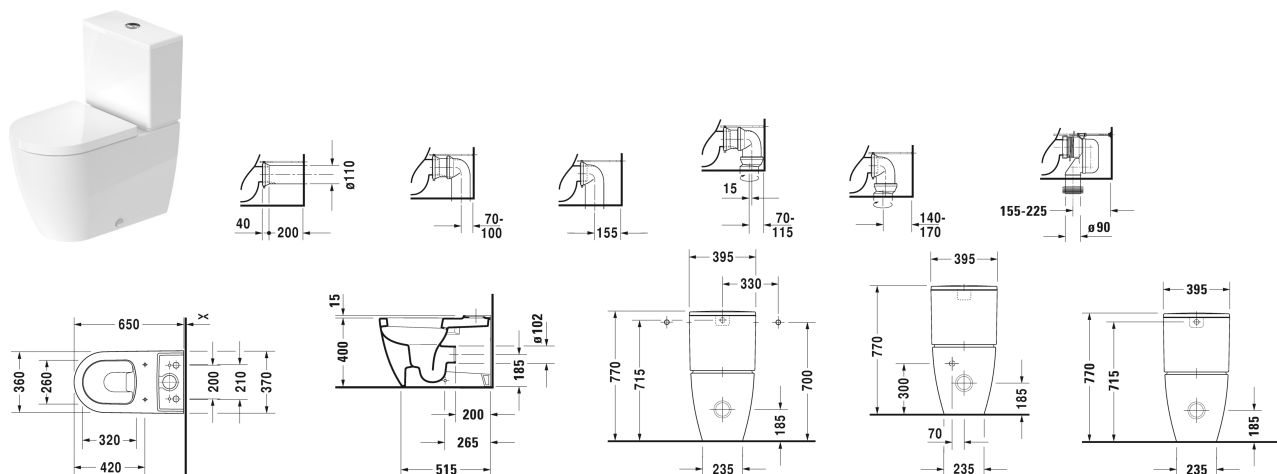

Toilet close-coupled # 217009..00 / 217009..00

| < 370 mm > |

Toilet close-coupled	Dimension	Weight	Order number
(without cistern), washdown model, fixings included, UWL class 1			
Colors			
00 White Alpin 20 HygieneGlaze (an antibacterial ceramic glaze that provides almost indefinite effectiveness)			
Variant			
<ul style="list-style-type: none"> 4,5 litre flush, Outlet for Vario connector set, for horizontal and vertical outlet, length adjustable from 70 - 200 mm, and vario connecting bend, vertical outlet from 160 - 200 mm 	370 x 650 mm	35.400 kg	217009..00
<ul style="list-style-type: none"> 4,5 litre flush, Outlet for Vario connector set, for horizontal and vertical outlet, length adjustable from 70 - 200 mm, and vario connecting bend, vertical outlet from 160 - 200 mm 	370 x 650 mm	35.400 kg	217009..00
Sanitary ceramics with the special WonderGliss surface finish will remain clean and attractive-looking for a long time to come. When ordering WonderGliss please add a "1" as eleventh digit to the model number.			
Accessory			
Vario connecting bend for vertical outlet	Ø 100 mm	0.700 kg	899025
Vario connector set incl. excenter	Ø 110 mm	1.500 kg	001422
Suitable products			
Toilet seat and cover hinges stainless steel, without automatic closure,			002011
Toilet seat and cover removable, hinges stainless steel, with automatic closure,			002019

Toilet close-coupled # 217009..00 / 217009..00

|< 370 mm >|

Cistern with Dual Flush mechanism, chrome, for bottom left supply, UK- Version, 390 x 180 mm	390 x 180 mm
--	--------------

093815

All drawings contain the necessary measurements which are subject to standard tolerances. Exact measurements, in particular for customised installation scenarios, can only be taken from the finished ceramic piece.