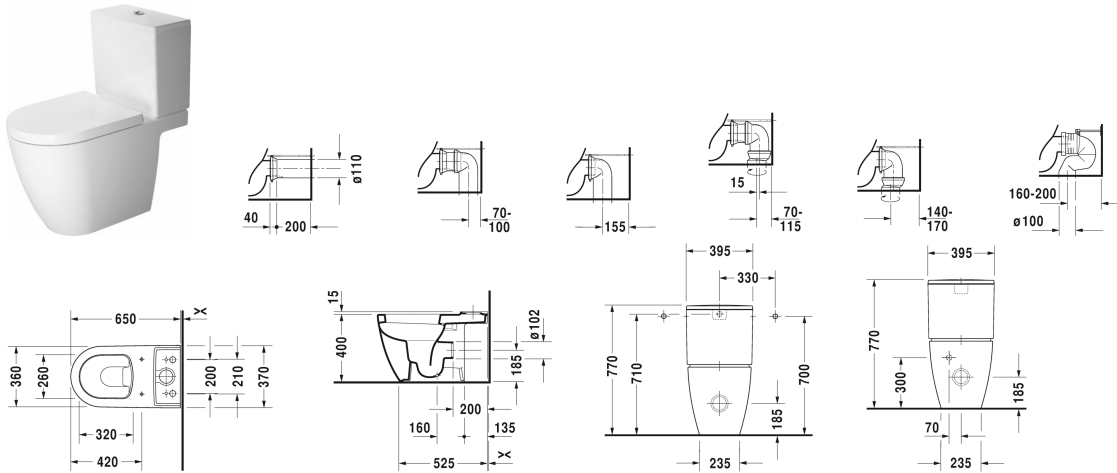

Toilet close-coupled # 217209..00 / 217209..00

| < 370 mm > |

Toilet close-coupled	Dimension	Weight	Order number
washdown model, (without cistern), fixings included, UWL class 1, 4,5 litre flush			
Colors			
00 White Alpin 20 HygieneGlaze (an antibacterial ceramic glaze that provides almost indefinite effectiveness)			
Variant			
•	370 x 650 mm	31.000 kg	217209..00
•	370 x 650 mm	31.000 kg	217209..00
Sanitary ceramics with the special WonderGliss surface finish will remain clean and attractive-looking for a long time to come. When ordering WonderGliss please add a "1" as eleventh digit to the model number.			
Suitable products			
Toilet seat and cover hinges stainless steel, without automatic closure,			002011
Toilet seat and cover removable, hinges stainless steel, with automatic closure,			002019
Cistern with Dual Flush mechanism, chrome, for bottom left supply, UK- Version, 390 x 180 mm	390 x 180 mm		093815

All drawings contain the necessary measurements which are subject to standard tolerances. Exact measurements, in particular for customised installation scenarios, can only be taken from the finished ceramic piece.