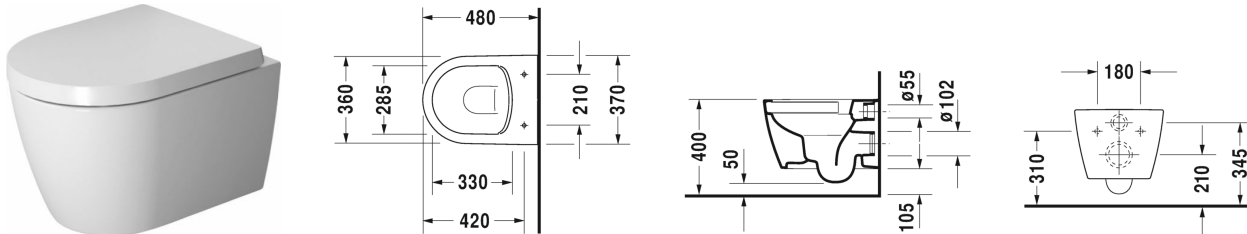

**Toilet wall mounted Compact Duravit Rimless® # 253009..00 / 253009..00 / 253009..00**

| < 370 mm > |

Toilet wall mounted Compact Duravit Rimless®	Dimension	Weight	Order number
rimless, washdown model, Durafix included, UWL class 1			
<b>Colors</b>			
00 White Alpin 20 HygieneGlaze (an antibacterial ceramic glaze that provides almost indefinite effectiveness) 26 White/White Satin Matt 90 White HygieneGlaze/White Satin Matt			
<b>Variant</b>			
♣ inside colour White, outside colour White, 4,5 litre flush	370 x 480 mm	23.600 kg	253009..00
♣ inside colour White, outside colour White, 4,5 litre flush	370 x 480 mm	23.600 kg	253009..00
♣ inside colour White, outside colour White Satin Matt, 4,5 litre flush	370 x 480 mm	23.600 kg	253009..00
n u l l inside colour White, outside colour White Satin Matt, 4,5 litre flush	370 x 480 mm	23.600 kg	253009..00
<b>Infobox</b>			
Durafix for invisible fixation is included in delivery			
Sanitary ceramics with the special WonderGliss surface finish will remain clean and attractive-looking for a long time to come. When ordering WonderGliss please add a "1" as eleventh digit to the model number.			
<b>Accessory for ceramics</b>			
Toilet seat and cover removable, hinges stainless steel, with automatic closure		2.000 kg	002019
Toilet seat and cover hinges stainless steel, without automatic closure		2.000 kg	002011
Fixing for wall mounted bidet and wall mounted toilet	Ø 12 x 180 mm	0.200 kg	006500
<b>Accessory</b>			
Noise reduction gasket for wall mounted toilet		0.300 kg	005064

All drawings contain the necessary measurements which are subject to standard tolerances. Exact measurements, in particular for customised installation scenarios, can only be taken from the finished ceramic piece.