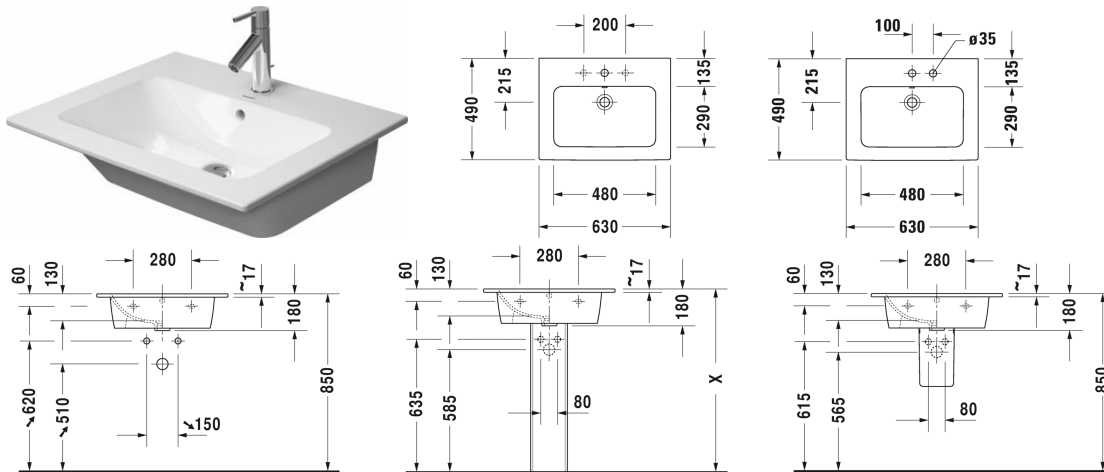

Vanity unit wall-mounted # XB6120

| < 600 mm > |

Vanity unit wall-mounted	Dimension	Weight	Order number
2 drawers, upper drawer including cut-out for siphon and siphon cover, for ME by Starck # 233663			
Colors			
M18 White Matt M49 Graphite Matt M52 European Oak M53 Chestnut Dark			
Variant			
	600 x 475 mm		XB6120
Infobox			
Installation only in combination with space saving siphon (# 005076 is recommended), Dividing system optional, lay-in component # UV 9845			
Suitable products			
Dividing system Individual and retrofit interior system with cover, Black diamond, for vanity unit, 115 x 320 mm	115 x 320 mm		UV9845
Space saving waste , 1 1/4" mm	1 1/4" mm		005076
Washbasin, furniture washbasin with overflow, with tap platform, 630 x 490 mm	630 x 490 mm		233663

Washbasin, furniture washbasin # 233663..00 / 233663..30 /
 233663..58 / 233663..60 / 233663..00 / 233663..30 /
 233663..58 / 233663..60

| < 630 mm > |

Washbasin, furniture washbasin	Dimension	Weight	Order number
with overflow, with tap platform, 630 mm			
Colors			
00 White Alpin 32 White Satin Matt			
Variant			
●	630 x 490 mm	17.600 kg	233663..00
● ● ●	630 x 490 mm	17.600 kg	233663..30
● ●	630 x 490 mm	17.600 kg	233663..58
☒	630 x 490 mm	17.600 kg	233663..60
●	630 x 490 mm	17.600 kg	233663..00
● ● ●	630 x 490 mm	17.600 kg	233663..30
● ●	630 x 490 mm	17.600 kg	233663..58
☒	630 x 490 mm	17.600 kg	233663..60
Sanitary ceramics with the special WonderGliss surface finish will remain clean and attractive-looking for a long time to come. When ordering WonderGliss please add a "1" as eleventh digit to the model number.			
Accessory			
Space saving waste	1 1/4" mm	0.400 kg	005076
Suitable products			
Vanity unit wall-mounted 1 pull-out compartment, for ME by Starck # 233663, 620 x 481 mm	620 x 481 mm		LC6140