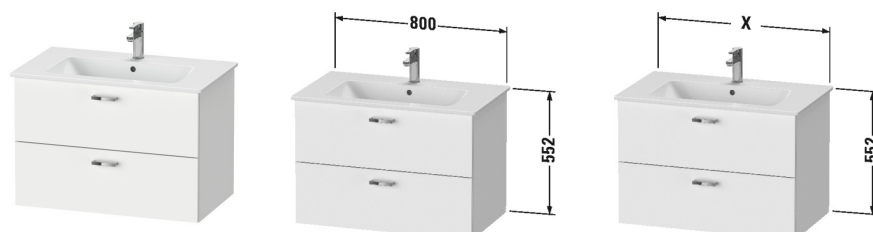

Vanity unit wall-mounted # XB6121

|< 800 mm >|

Vanity unit wall-mounted	Dimension	Weight	Order number
2 drawers, upper drawer including cut-out for siphon and siphon cover, for ME by Starck # 233683			
Colors			
M18 White Matt M49 Graphite Matt M52 European Oak M53 Chestnut Dark			
Variant			
	800 x 475 mm		XB6121
Infobox			
Installation only in combination with space saving siphon (# 005076 is recommended), Dividing system optional, lay-in component # UV 9845			
Suitable products			
Dividing system Individual and retrofit interior system with cover, Black diamond, for vanity unit, 115 x 320 mm	115 x 320 mm		UV9845
Space saving waste , 1 1/4" mm	1 1/4" mm		005076
Washbasin, furniture washbasin with overflow, with tap platform, 830 x 490 mm	830 x 490 mm		233683

Washbasin, furniture washbasin # 233683..00 / 233683..30 /
 233683..58 / 233683..60 / 233683..00 / 233683..30 /
 233683..58 / 233683..60

< 830 mm >

Washbasin, furniture washbasin	Dimension	Weight	Order number
with overflow, with tap platform, 830 mm			
Colors			
00 White Alpin 32 White Satin Matt			
Variant			
●	830 x 490 mm	21.200 kg	233683..00
● ● ●	830 x 490 mm	21.200 kg	233683..30
● ●	830 x 490 mm	21.200 kg	233683..58
☒	830 x 490 mm	21.200 kg	233683..60
●	830 x 490 mm	21.200 kg	233683..00
● ● ●	830 x 490 mm	21.200 kg	233683..30
● ●	830 x 490 mm	21.200 kg	233683..58
☒	830 x 490 mm	21.200 kg	233683..60
Sanitary ceramics with the special WonderGliss surface finish will remain clean and attractive-looking for a long time to come. When ordering WonderGliss please add a "1" as eleventh digit to the model number.			
Accessory			
Space saving waste	1 1/4" mm	0.400 kg	005076
Suitable products			
Vanity unit wall-mounted 1 pull-out compartment, for ME by Starck # 233683, 234583, 234683, 820 x 481 mm	820 x 481 mm		LC6141