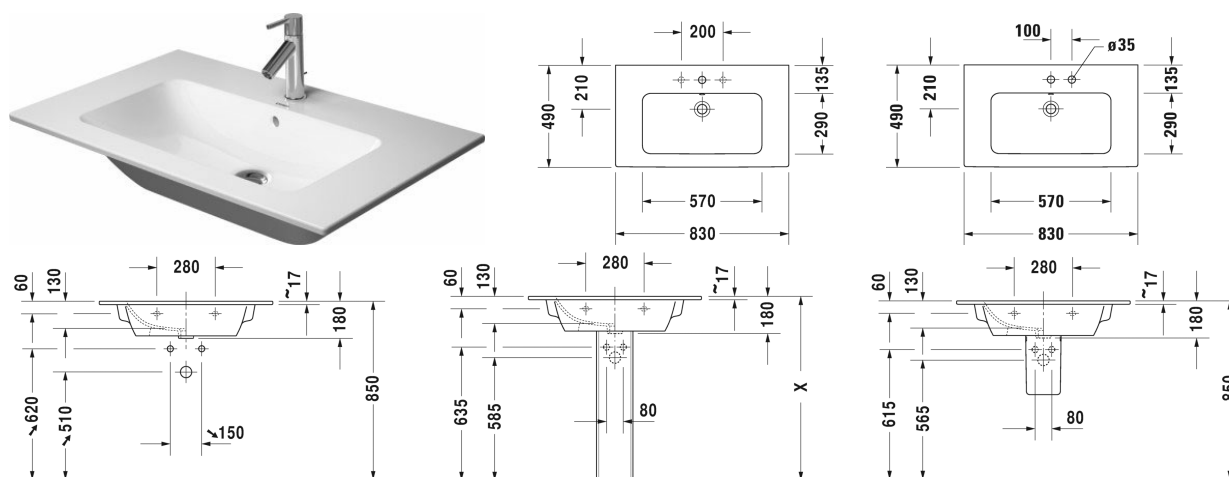

Vanity unit wall-mounted # XB6121

|< 800 mm >|

Vanity unit wall-mounted	Dimension	Weight	Order number
2 drawers, upper drawer including cut-out for siphon and siphon cover, for ME by Starck # 233683			
Colors			
M18 White Matt M49 Graphite Matt M52 European Oak M53 Chestnut Dark			
Variant			
	800 x 475 mm		XB6121
Infobox			
Installation only in combination with space saving siphon (# 005076 is recommended), Dividing system optional, lay-in component # UV 9845			
Suitable products			
Dividing system Individual and retrofit interior system with cover, Black diamond, for vanity unit, 115 x 320 mm	115 x 320 mm		UV9845
Space saving waste , 1 1/4" mm	1 1/4" mm		005076
Washbasin, furniture washbasin with overflow, with tap platform, 830 x 490 mm	830 x 490 mm		233683

Washbasin, furniture washbasin # 233683..00 / 233683..30 /
 233683..58 / 233683..60 / 233683..00 / 233683..30 /
 233683..58 / 233683..60

< 830 mm >

Washbasin, furniture washbasin	Dimension	Weight	Order number
with overflow, with tap platform, 830 mm			
Colors			
00 White Alpin 32 White Satin Matt			
Variant			
●	830 x 490 mm	21.200 kg	233683..00
● ● ●	830 x 490 mm	21.200 kg	233683..30
● ●	830 x 490 mm	21.200 kg	233683..58
☒	830 x 490 mm	21.200 kg	233683..60
●	830 x 490 mm	21.200 kg	233683..00
● ● ●	830 x 490 mm	21.200 kg	233683..30
● ●	830 x 490 mm	21.200 kg	233683..58
☒	830 x 490 mm	21.200 kg	233683..60
Sanitary ceramics with the special WonderGliss surface finish will remain clean and attractive-looking for a long time to come. When ordering WonderGliss please add a "1" as eleventh digit to the model number.			
Accessory			
Space saving waste	1 1/4" mm	0.400 kg	005076
Suitable products			
Vanity unit wall-mounted 1 pull-out compartment, for ME by Starck # 233683, 234583, 234683, 820 x 481 mm	820 x 481 mm		LC6141