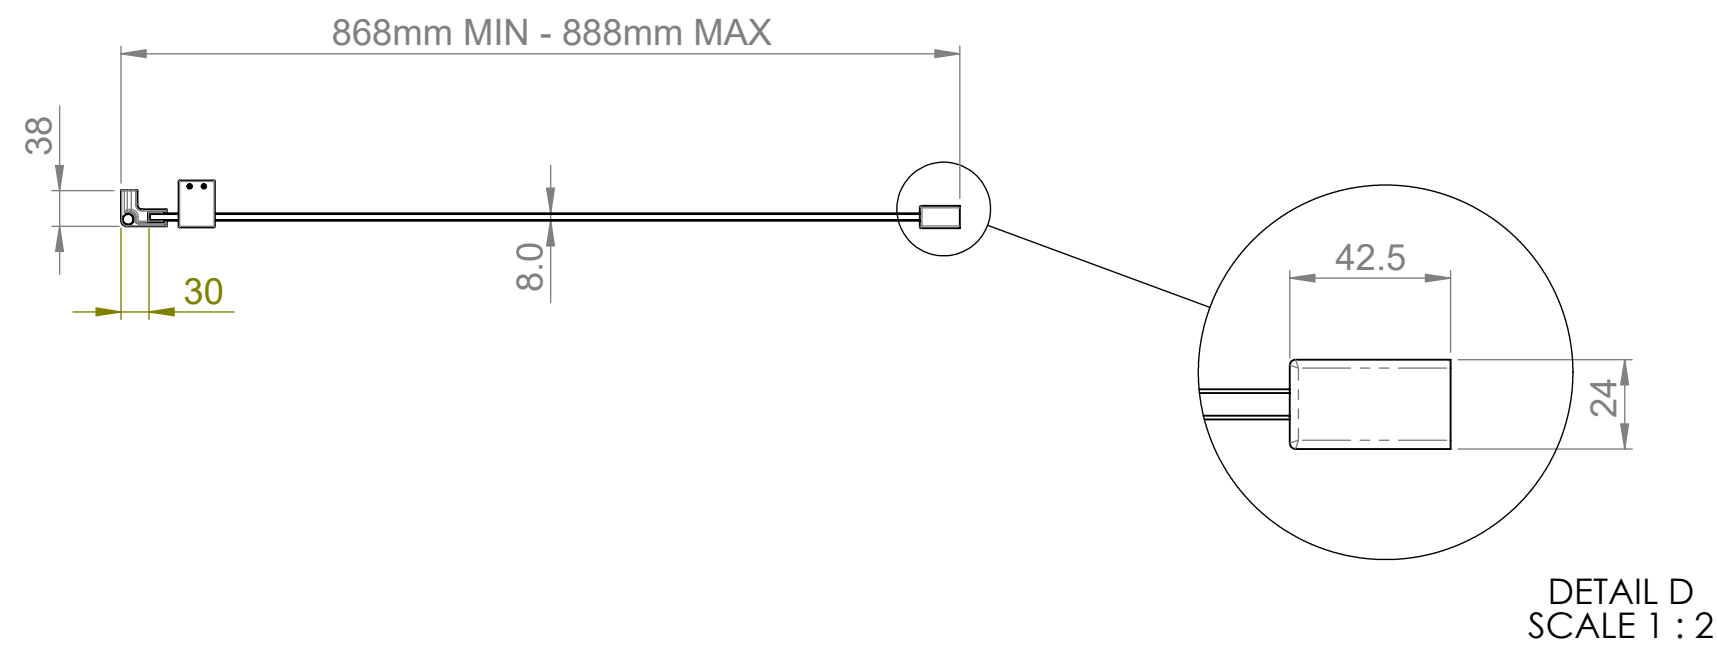

Art. No. FEN1837HBS - 900mm Side panel

Glass thickness 8mm
Easy-clean glass coating
Wall profile adjustment 20mm
Reversible for right and left hand installation

TOP VIEW - OPENING
SPACE REQUIREMENTS

FRONT VIEW

NOTE :- DRG SHOWS RH ASSY

EXTERIOR VIEW