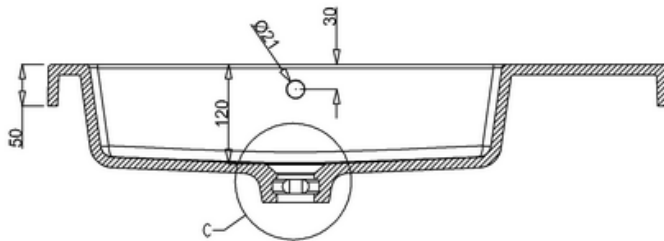

bathstore

44400023960 - ALPINE DUO POLY MARBLE 1TH BASIN WITH OVERFLOW W750 D494 H165

**PERSPECTIVE
SCALE 1:10**

**C
SCALE 1:2**

A-A

B-B

bathstore

4440024130 - ALPINE DUO 750 FLOOR STANDING VANITY GLOSS WHITE