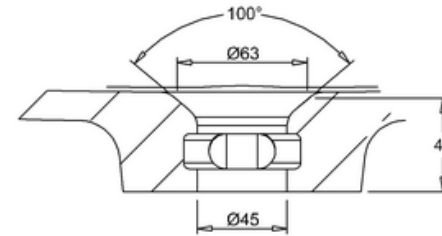

bathstore

44400023960 - ALPINE DUO POLY MARBLE 1TH BASIN WITH OVERFLOW W750 D494 H165

**PERSPECTIVE
SCALE 1:10**

**C
SCALE 1:2**

A-A

B-B

bathstore

4440024130 - ALPINE DUO 750 FLOOR STANDING VANITY GLOSS WHITE