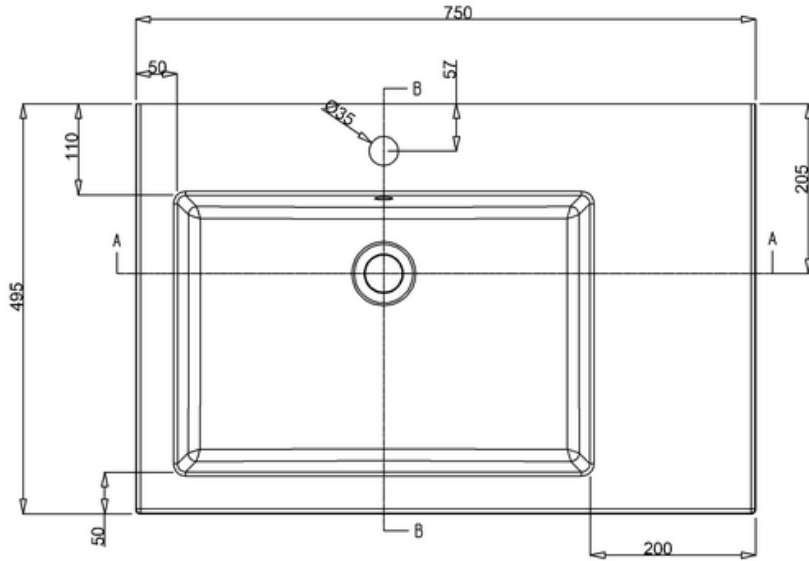

bathstore

44400023960 - ALPINE DUO POLY MARBLE 1TH BASIN WITH OVERFLOW W750 D494 H165

**PERSPECTIVE
SCALE 1:10**

**C
SCALE 1:2**

A-A

B-B

bathstore

4440024130 - ALPINE DUO 750 FLOOR STANDING VANITY GLOSS WHITE