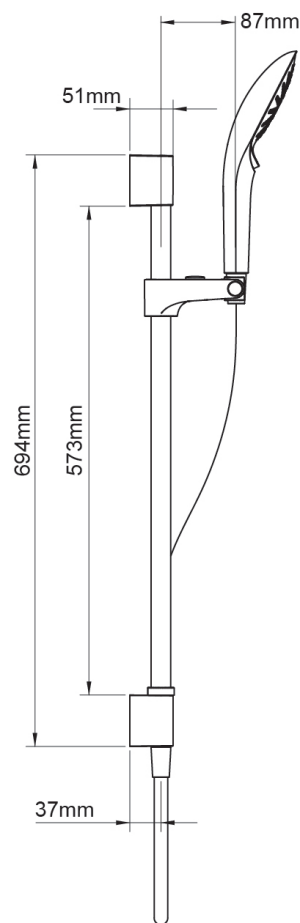

Mira Mode Single Shower Rear Fed

Rear Fed - High Pressure/Combi Boiler - 1.1874.003

Rear Fed - Pumped For Gravity - 1.1874.004

Digital Controller

Remote Start/Stop

High Pressure

Pumped

To download other resources, and for more information and advice on our products just visit:
www.mirashowers.co.uk