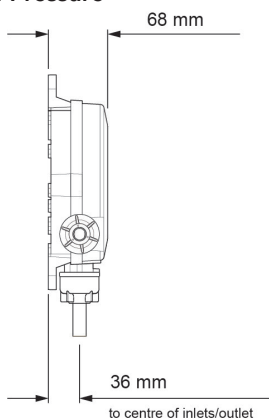

Mira Mode Single Shower Rear Fed

Rear Fed - High Pressure/Combi Boiler - 1.1874.003

Rear Fed - Pumped For Gravity - 1.1874.004

Digital Controller

Remote Start/Stop

High Pressure

Pumped

To download other resources, and for more information and advice on our products just visit:
www.mirashowers.co.uk