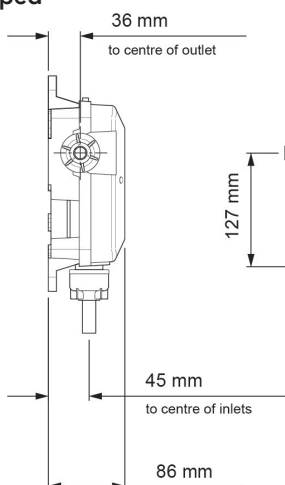

Mira Mode Single Shower Rear Fed

Rear Fed - High Pressure/Combi Boiler - 1.1874.003

Rear Fed - Pumped For Gravity - 1.1874.004

Digital Controller

Remote Start/Stop

High Pressure

Pumped

To download other resources, and for more information and advice on our products just visit:
www.mirashowers.co.uk