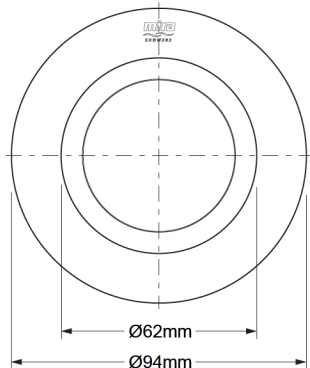

Mira Mode Single Shower Rear Fed

Rear Fed - High Pressure/Combi Boiler - 1.1874.003

Rear Fed - Pumped For Gravity - 1.1874.004

Digital Controller

Remote Start/Stop

High Pressure

Pumped

To download other resources, and for more information and advice on our products just visit:
www.mirashowers.co.uk