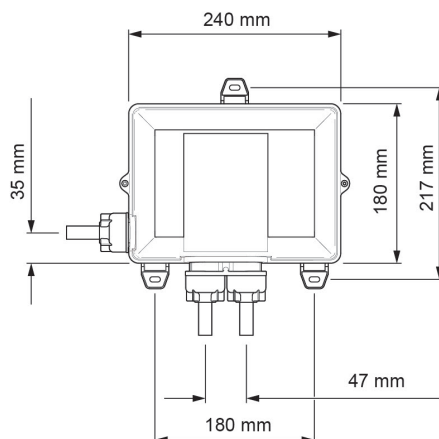

Mira Mode Single Shower Rear Fed

Rear Fed - High Pressure/Combi Boiler - 1.1874.003

Rear Fed - Pumped For Gravity - 1.1874.004

Digital Controller

Remote Start/Stop

High Pressure

Pumped

To download other resources, and for more information and advice on our products just visit:
www.mirashowers.co.uk