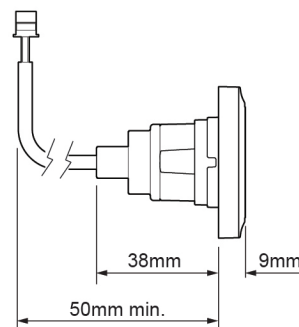

Mira Mode Single Shower Rear Fed

Rear Fed - High Pressure/Combi Boiler - 1.1874.003

Rear Fed - Pumped For Gravity - 1.1874.004

Digital Controller

Remote Start/Stop

High Pressure

Pumped

To download other resources, and for more information and advice on our products just visit:
www.mirashowers.co.uk