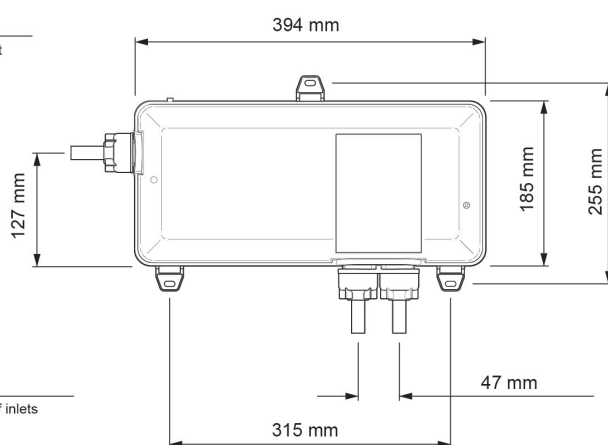

Mira Mode Single Shower Rear Fed

Rear Fed - High Pressure/Combi Boiler - 1.1874.003

Rear Fed - Pumped For Gravity - 1.1874.004

Digital Controller

Remote Start/Stop

High Pressure

Pumped

To download other resources, and for more information and advice on our products just visit:
www.mirashowers.co.uk