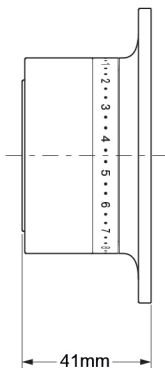

Mira Mode Single Shower Rear Fed

Rear Fed - High Pressure/Combi Boiler - 1.1874.003

Rear Fed - Pumped For Gravity - 1.1874.004

Digital Controller

Remote Start/Stop

High Pressure

Pumped

To download other resources, and for more information and advice on our products just visit:
www.mirashowers.co.uk