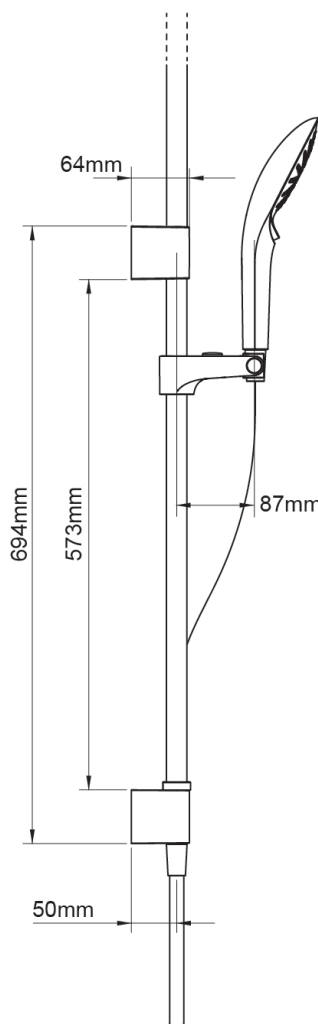

Mira Mode Single Shower Ceiling Fed

Ceiling Fed - High Pressure/Combi Boiler - 1.1874.007

Ceiling Fed - Pumped For Gravity - 1.1874.008

Digital Controller

Remote Start/Stop

High Pressure

Pumped

To download other resources, and for more information and advice on our products just visit:
www.mirashowers.co.uk