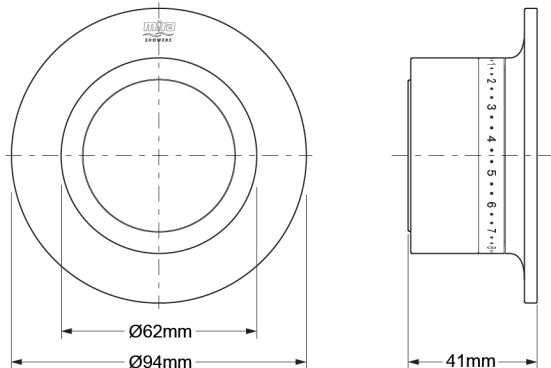

Mira Mode Single Shower Ceiling Fed

Ceiling Fed - High Pressure/Combi Boiler - 1.1874.007

Ceiling Fed - Pumped For Gravity - 1.1874.008

Digital Controller

Remote Start/Stop

High Pressure

Pumped

To download other resources, and for more information and advice on our products just visit:
www.mirashowers.co.uk