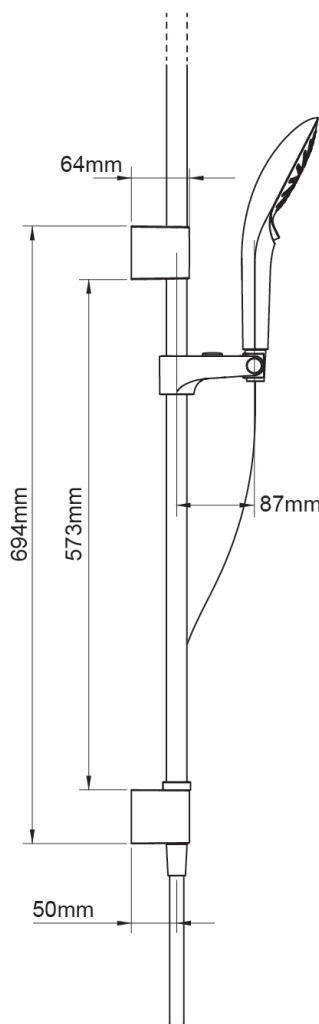

Mira Mode Single Shower Ceiling Fed

Ceiling Fed - High Pressure/Combi Boiler - 1.1874.007

Ceiling Fed - Pumped For Gravity - 1.1874.008

Digital Controller

Remote Start/Stop

High Pressure

Pumped

To download other resources, and for more information and advice on our products just visit:
www.mirashowers.co.uk