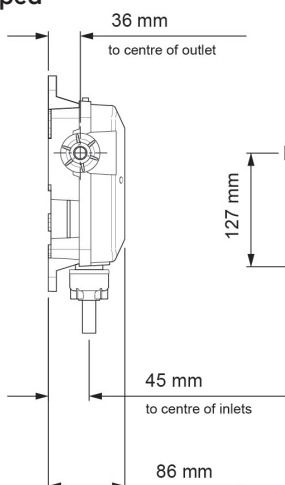

Mira Mode Single Shower Ceiling Fed

Ceiling Fed - High Pressure/Combi Boiler - 1.1874.007

Ceiling Fed - Pumped For Gravity - 1.1874.008

Digital Controller

Remote Start/Stop

High Pressure

Pumped

To download other resources, and for more information and advice on our products just visit:
www.mirashowers.co.uk