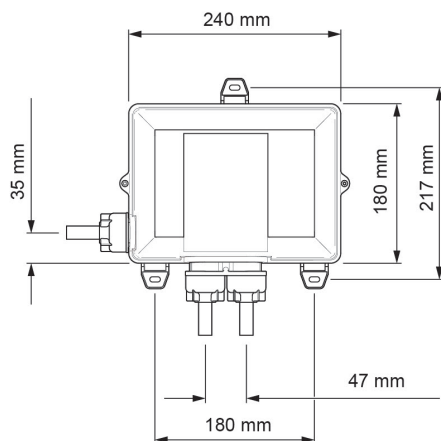

Mira Mode Single Shower Ceiling Fed

Ceiling Fed - High Pressure/Combi Boiler - 1.1874.007

Ceiling Fed - Pumped For Gravity - 1.1874.008

Digital Controller

Remote Start/Stop

High Pressure

Pumped

To download other resources, and for more information and advice on our products just visit:
www.mirashowers.co.uk