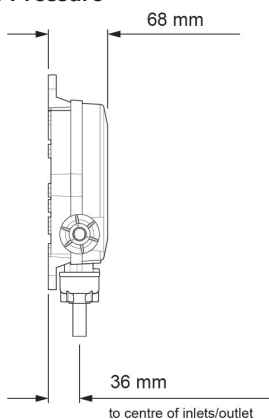

Mira Mode Single Shower Ceiling Fed

Ceiling Fed - High Pressure/Combi Boiler - 1.1874.007

Ceiling Fed - Pumped For Gravity - 1.1874.008

Digital Controller

Remote Start/Stop

High Pressure

Pumped

To download other resources, and for more information and advice on our products just visit:
www.mirashowers.co.uk