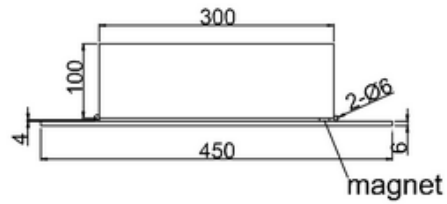

bathstore

41800030300 - BASICS OVAL MIRROR & CONCEALED STAINLESS STEEL 450 x 650

Single mirror door