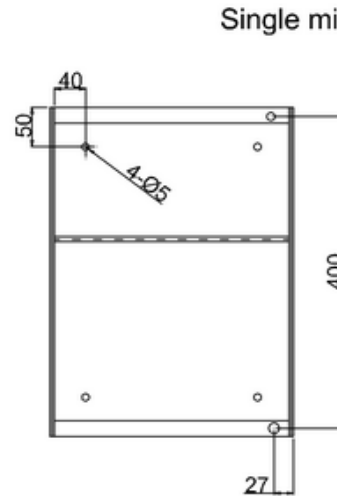

bathstore

41800030300 - BASICS OVAL MIRROR & CONCEALED STAINLESS STEEL 450 x 650

Single mirror door