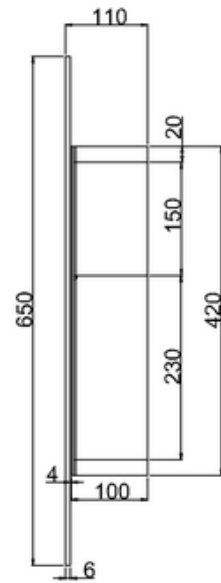

bathstore

41800030300 - BASICS OVAL MIRROR & CONCEALED STAINLESS STEEL 450 x 650

Single mirror door