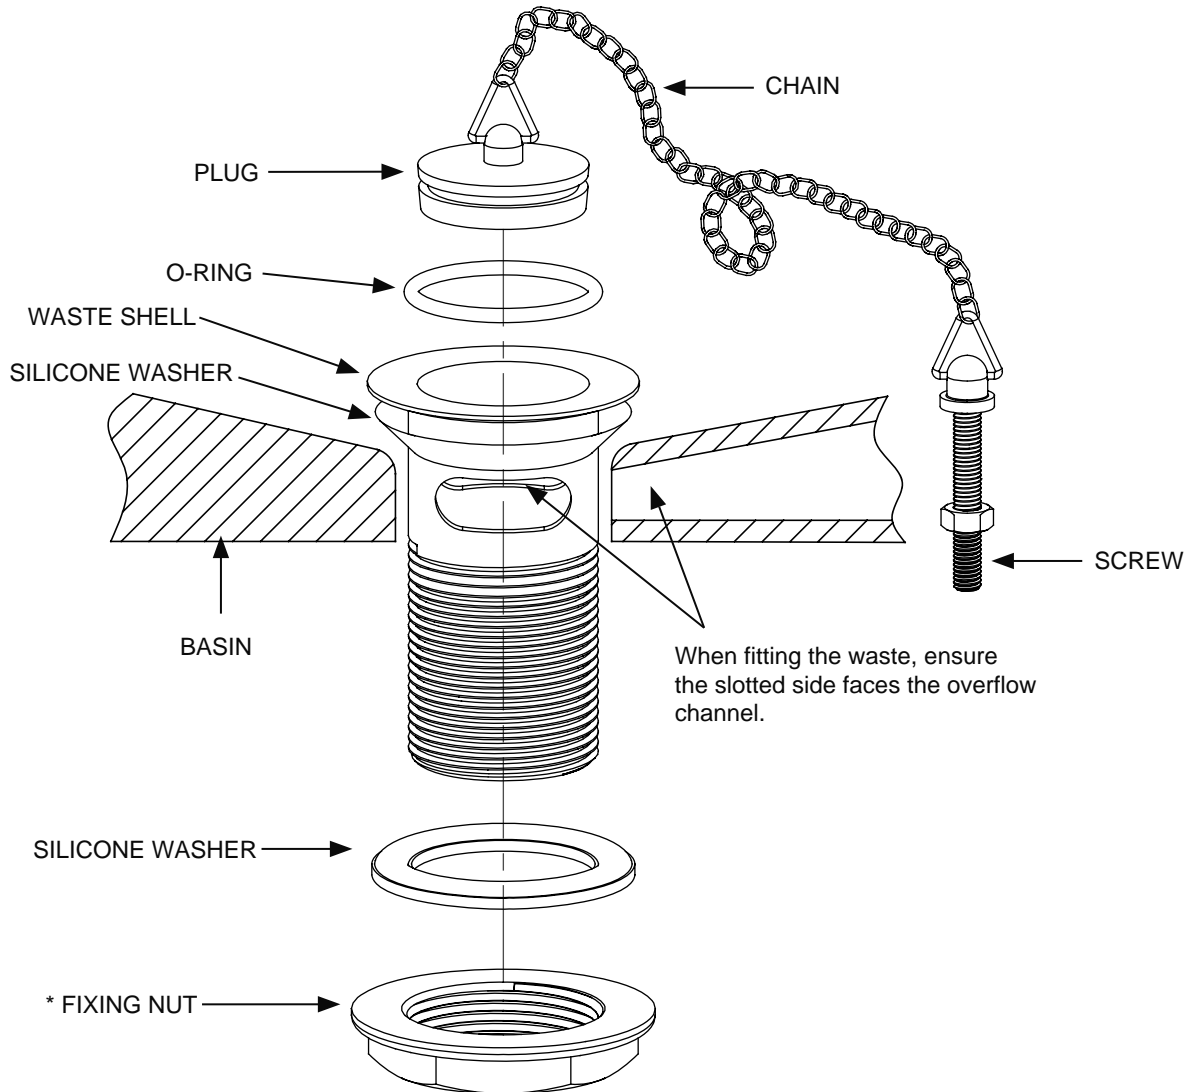

# LINK CHAIN BASIN WASTE WITH SOLID PLUG-SLOTTED CHROME

41500080102