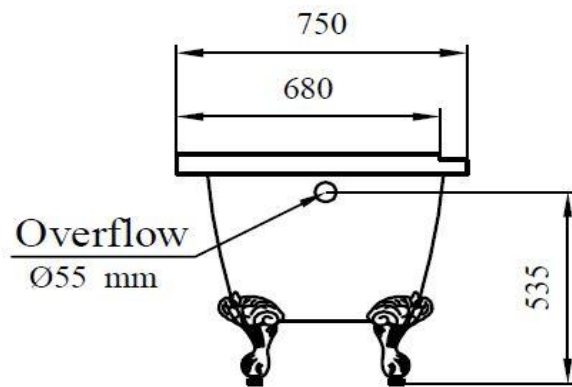

Stanton Freestanding Showerbath

Material

3.2mm thick sanitaryware grade acrylic

Dimensions

L 1685mm W 750mm H 640mm (with feet)

Weight

39kg

Capacity

190 litres

Features

Can be fitted back to the wall

Tap Holes can be drilled

Choice of coloured feet

Article Code

576376 LH

576377 RH