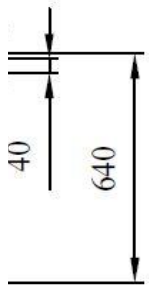

Stanton Freestanding Showerbath

Material

3.2mm thick sanitaryware grade acrylic

Dimensions

L 1685mm W 750mm H 640mm (with feet)

Weight

39kg

Capacity

190 litres

Features

Can be fitted back to the wall

Tap Holes can be drilled

Choice of coloured feet

Article Code

576376 LH

576377 RH