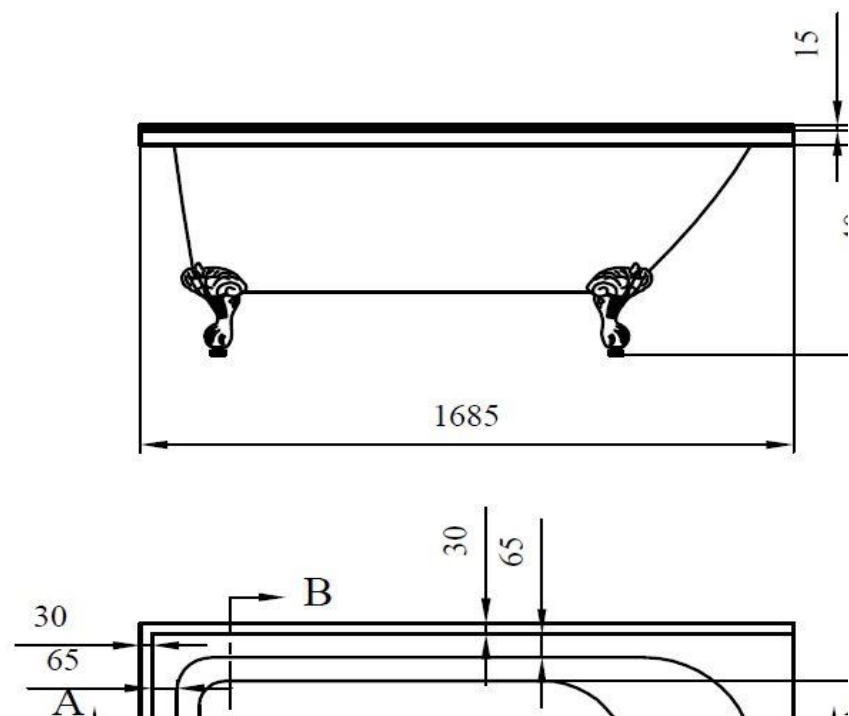

Stanton Freestanding Showerbath

Material

3.2mm thick sanitaryware grade acrylic

Dimensions

L 1685mm W 750mm H 640mm (with feet)

Weight

39kg

Capacity

190 litres

Features

Can be fitted back to the wall

Tap Holes can be drilled

Choice of coloured feet

Article Code

576376 LH

576377 RH