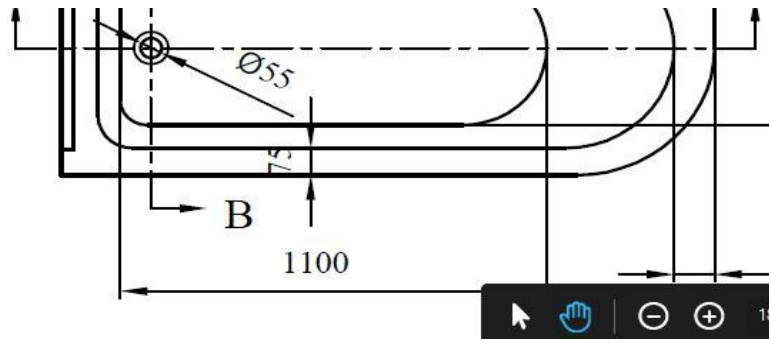

Stanton Freestanding Showerbath

Material

3.2mm thick sanitaryware grade acrylic

Dimensions

L 1685mm W 750mm H 640mm (with feet)

Weight

39kg

Capacity

190 litres

Features

Can be fitted back to the wall

Tap Holes can be drilled

Choice of coloured feet

Article Code

576376 LH

576377 RH