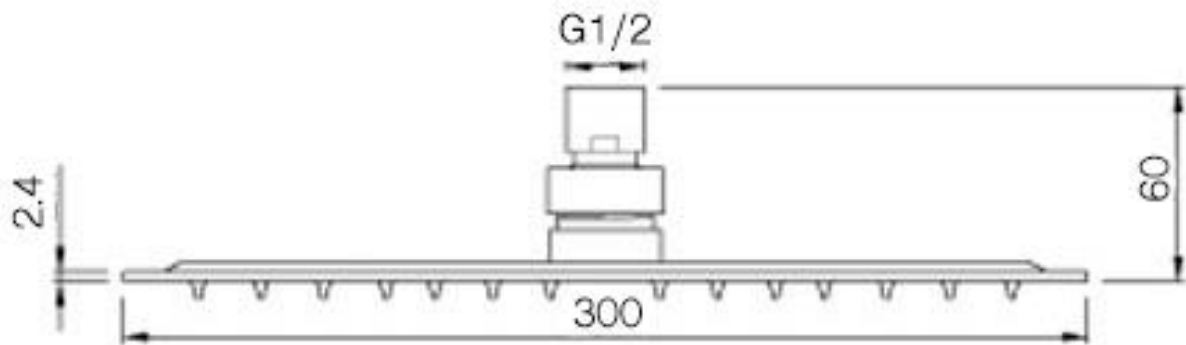

20004010595
Forge Stainless Steel 300 Round Shower Head

20004010605
Forge Stainless Steel 400 Shower Arm