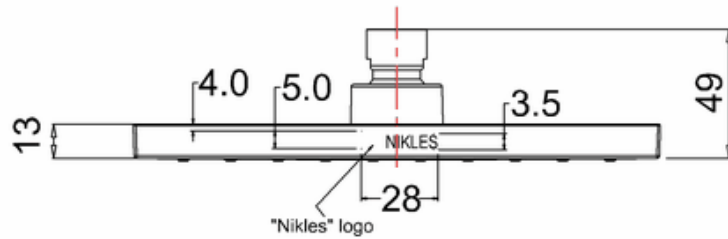

bathstore

20004005730 - FRESH 200 SQUARE ABS FIXED SHOWER HEAD ONLY - NO ARM

9	washer	POM	0.9g	1	M5*10
8	flow limiter	POM+NBR		1	Neoper(35.81.43.13.000)
7	ball joint	Hpb59	38.6g	1	Ø24.8
6	gasket	NBR80*		1	
5	nut	ABS	4.5g	1	
4	cover	SUS202		1	
3	body	ABS	115.5g	1	
2	silicone nozzle	SILICONE	61g	1	
1	faceplate	ABS	148.5g	1	
Pos.	name of parts	material		qty	Description

Note:

For each part of the accessory, the dimension tolerance should be followed the list below.

0 ~ 100	101 ~ 200	201 ~ 400	≥ 401
±1	±2	±3	±5

For the finished assembly, the dimension tolerance should be followed the list below.

0 ~ 300	≥ 301
±2	±5

bathstore

300mm Ceiling Shower Arm