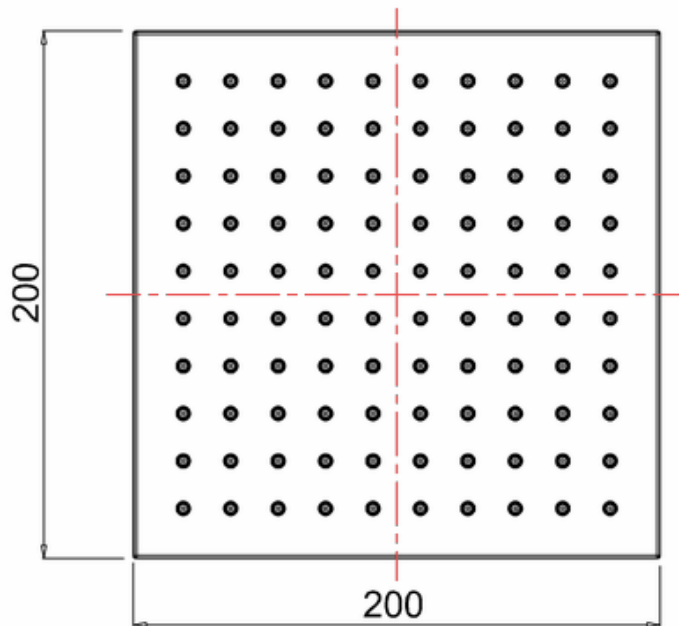

bathstore

20004005730 - FRESH 200 SQUARE ABS FIXED SHOWER HEAD ONLY - NO ARM

9	washer	POM	0.9g	1	M5*10
8	flow limiter	POM+NBR		1	Neoper(35.81.43.13.000)
7	ball joint	Hpb59	38.6g	1	Ø24.8
6	gasket	NBR80*		1	
5	nut	ABS	4.5g	1	
4	cover	SUS202		1	
3	body	ABS	115.5g	1	
2	silicone nozzle	SILICONE	61g	1	
1	faceplate	ABS	148.5g	1	
Pos.	name of parts	material		qty	Description

Note:

For each part of the accessory, the dimension tolerance should be followed the list below.

0 ~ 100	101 ~ 200	201 ~ 400	≥ 401
±1	±2	±3	±5

For the finished assembly, the dimension tolerance should be followed the list below.