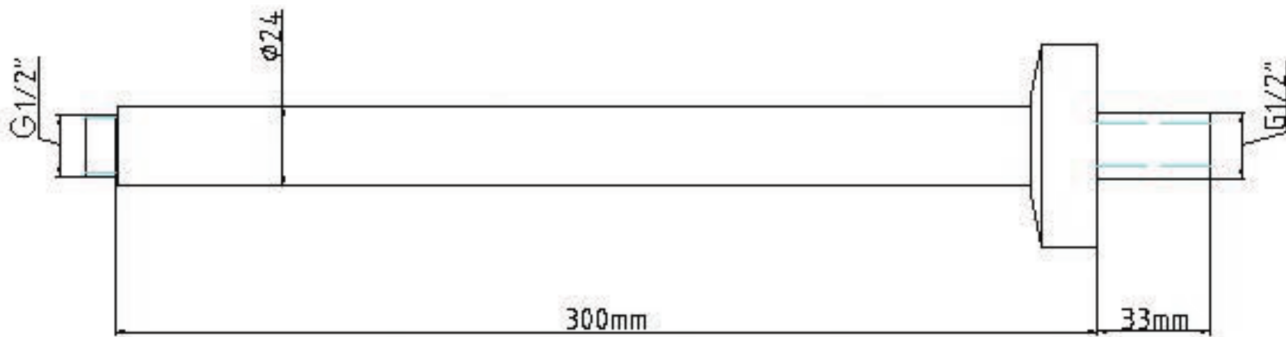

bathstore

20004005730 - FRESH 200 SQUARE ABS FIXED SHOWER HEAD ONLY - NO ARM

9	washer	POM	0.9g	1	M5*10
8	flow limiter	POM+NBR		1	Neoper(35.81.43.13.000)
7	ball joint	Hpb59	38.6g	1	Ø24.8
6	gasket	NBR80*		1	
5	nut	ABS	4.5g	1	
4	cover	SUS202		1	
3	body	ABS	115.5g	1	
2	silicone nozzle	SILICONE	61g	1	
1	faceplate	ABS	148.5g	1	
Pos.	name of parts	material		qty	Description

Note:

For each part of the accessory, the dimension tolerance should be followed the list below.

0 ~ 100	101 ~ 200	201 ~ 400	≥ 401
±1	±2	±3	±5

For the finished assembly, the dimension tolerance should be followed the list below.

0 ~ 300	≥ 301
±2	±5

bathstore

300mm Ceiling Shower Arm