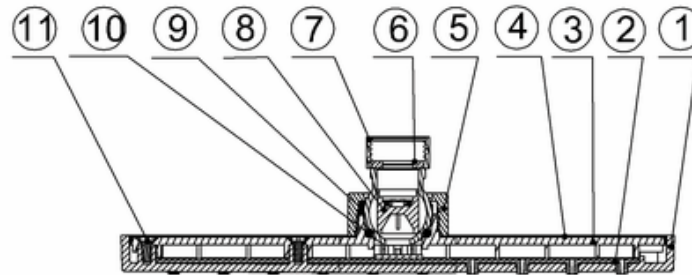

bathstore

20004005730 - FRESH 200 SQUARE ABS FIXED SHOWER HEAD ONLY - NO ARM

9	washer	POM	0.9g	1	M5*10
8	flow limiter	POM+NBR		1	Neoper(35.81.43.13.000)
7	ball joint	Hpb59	38.6g	1	Ø24.8
6	gasket	NBR80*		1	
5	nut	ABS	4.5g	1	
4	cover	SUS202		1	
3	body	ABS	115.5g	1	
2	silicone nozzle	SILICONE	61g	1	
1	faceplate	ABS	148.5g	1	
Pos.	name of parts	material		qty	Description

Note:

For each part of the accessory, the dimension tolerance should be followed the list below.

0 ~ 100	101 ~ 200	201 ~ 400	≥ 401
±1	±2	±3	±5

For the finished assembly, the dimension tolerance should be followed the list below.