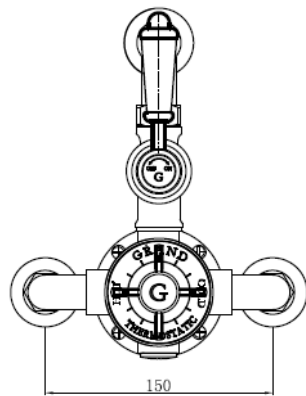

## Grand Wall Valve

**bathstore**

## 20007013200 - Grand Bottom shut off valve and bath spout chrome