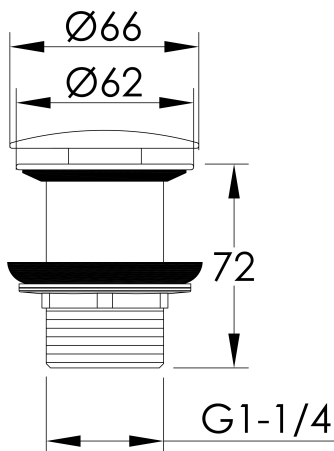

NOIR

Basin click clack basin waste unslotted

20004010465

INSTALLATION GUIDELINES

1. Installation should be carried out by a competent engineer, in accordance with water regulations.
2. This waste is designed to be fitted on a basin with an integral overflow.

DIMENSION & LINE DRAWING

Please refer to part numbers when contacting
Bathstore.