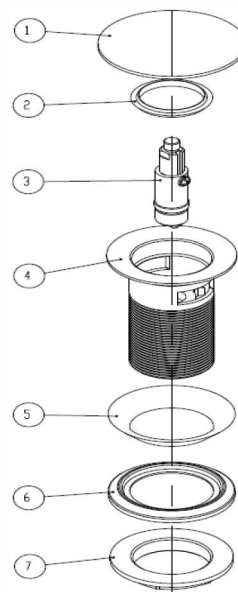

NOIR

Basin click clack basin waste unslotted

20004010465

INSTALLATION GUIDELINES

1. Installation should be carried out by a competent engineer, in accordance with water regulations.
2. This waste is designed to be fitted on a basin with an integral overflow.

DIMENSION & LINE DRAWING

Please refer to part numbers when contacting
Bathstore.