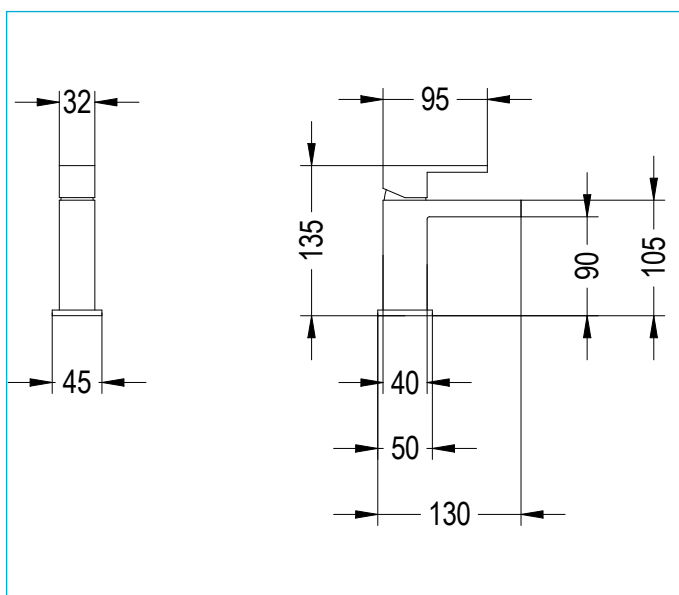

BLADE MINI MONO BASIN MIXER

ILLUSTRATED

20007015810 BLADE MINI MONO BASIN MIXER

CONFIGURATION OPTIONS

MATERIAL

Brass
Zinc Alloy

STANDARDS

BS EN 200
BS EN 817

NET WEIGHTS

Basin mixer 1.18kg

COLOURS AND FINISHES

Chrome plated

SPECIAL NOTES

FEATURES

Flexible tails included
Contemporary style

| Flow Rate (litres per minute) | 0.2 bar | 0.5 bar | 1 bar | 2 bar | 3 bar |
|----------------------------------|---------|---------|-------|-------|-------|
| Spout | 2.1 | 3.2 | 4.2 | 7.3 | 9.5 |