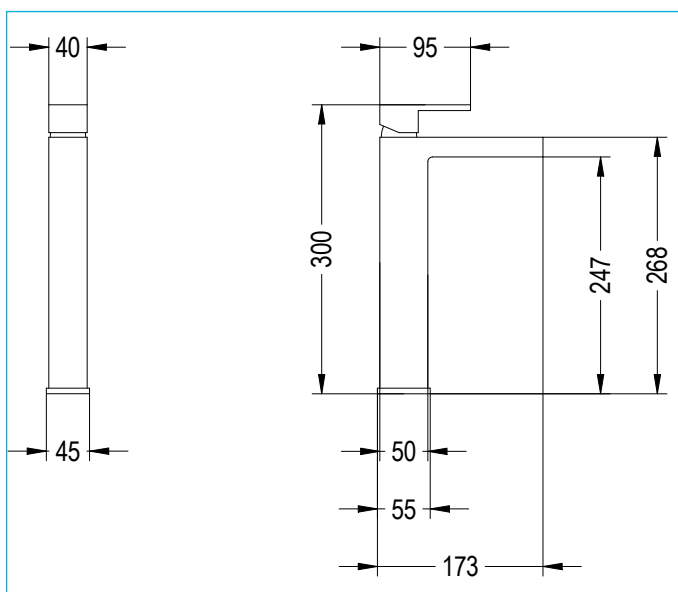

## NET WEIGHTS

Washbowl mixer 2.3kg