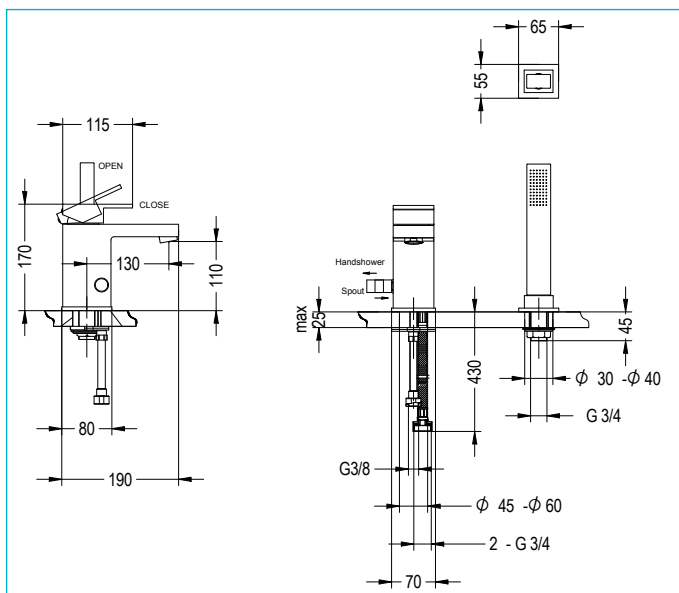

BLADE MONO DECK MOUNTED BATH SHOWER MIXER

ILLUSTRATED

20007014630 BLADE MONO DECK MOUNTED BATH SHOWER MIXER

CONFIGURATION OPTIONS

MATERIAL

Brass
Zinc Alloy

STANDARDS

BS EN 200
BS EN 817

NET WEIGHTS

Bath shower mixer 4.4kg

COLOURS AND FINISHES

Chrome plated

SPECIAL NOTES

FEATURES

Contemporary style

Flow Rate (litres per minute)	0.2 bar	0.5 bar	1 bar	2 bar	3 bar
Bath spout	8.6	22.5	32.4	40	46.2
Handset	1.8	5.3	9.6	12.5	15.6