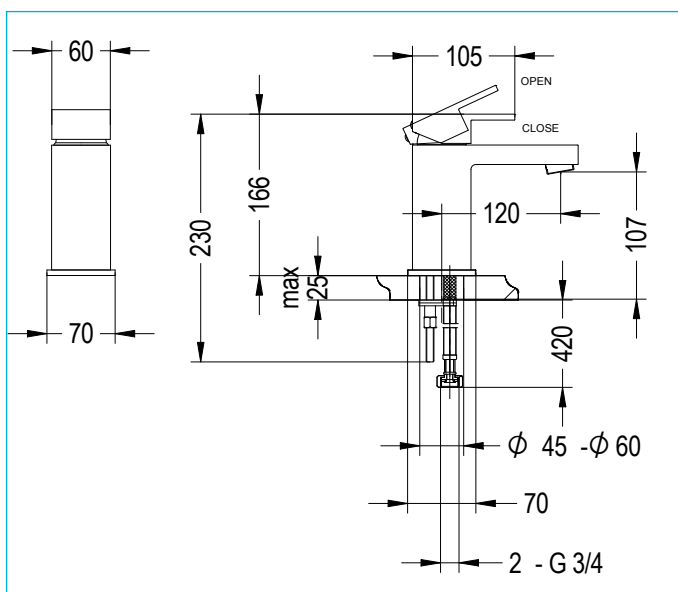

COLOURS AND FINISHES

Chrome plated

SPECIAL NOTES

FEATURES

Flexible tails included Contemporary style

Flow Rate (litres per minute)	0.2 bar	0.5 bar	1 bar	2 bar	3 bar
Spout	8.4	15.6	20.5	30.2	37.4

For further details:

Go online at bathstore.com

bathstore.com Ltd. Makes every effort to ensure that the information provided on its website is accurate. However, we cannot guarantee this, and accept no liability for any information given via its website.