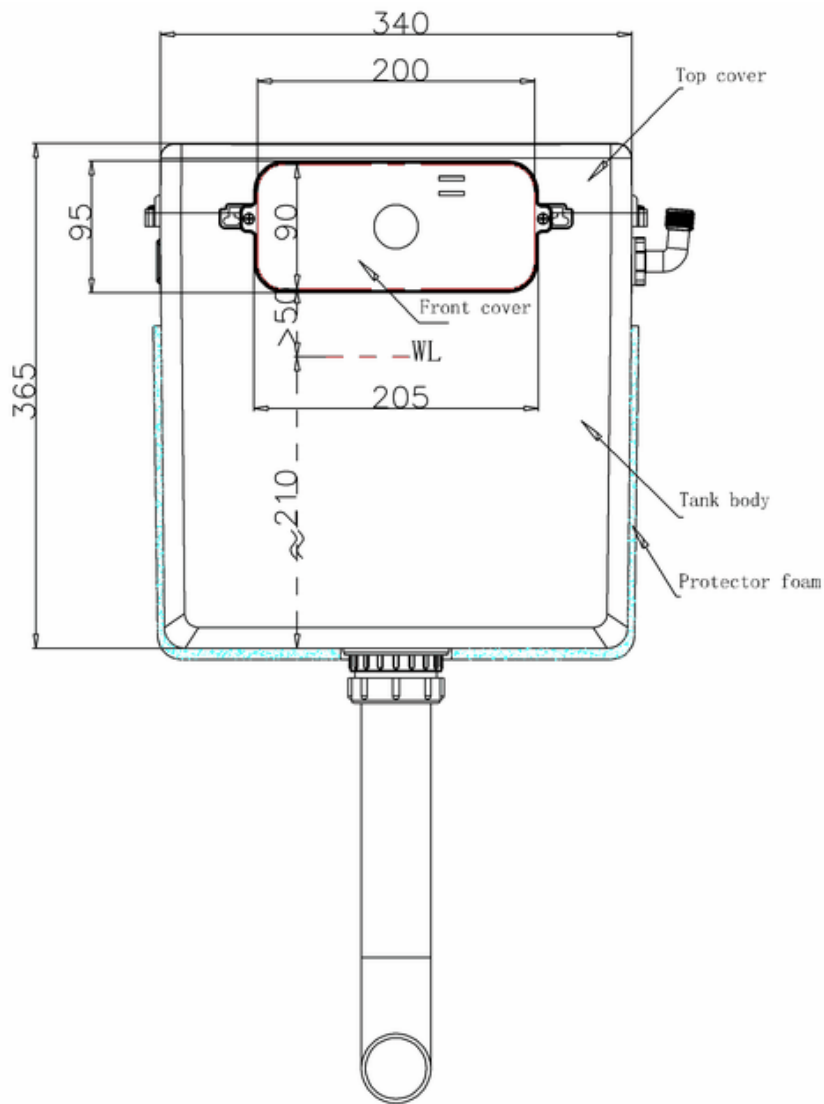

bathstore

41100060170 - MyRoom DUAL CONCEALED CISTERN POLY JACKET FRONT TOP ACCESS 340x365x145

41405010810 - MyPlan 600 BACK TO WALL WC UNIT GLOSS WHITE EXC FITTING W600 D305 H820