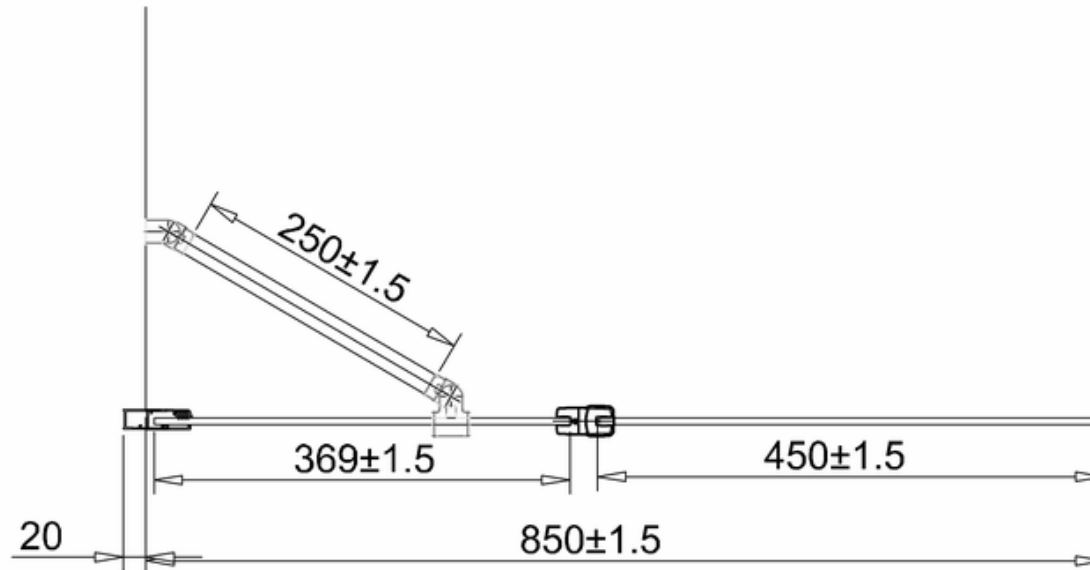

bathstore

**51000023230 - Atlantes 850 BATH SCREEN CHR CLEAR H1450
ADJ 850-870 QXE95X**

Note:
Whole dimension tolerance is ±5.
Glass dimension tolerance is ±2.