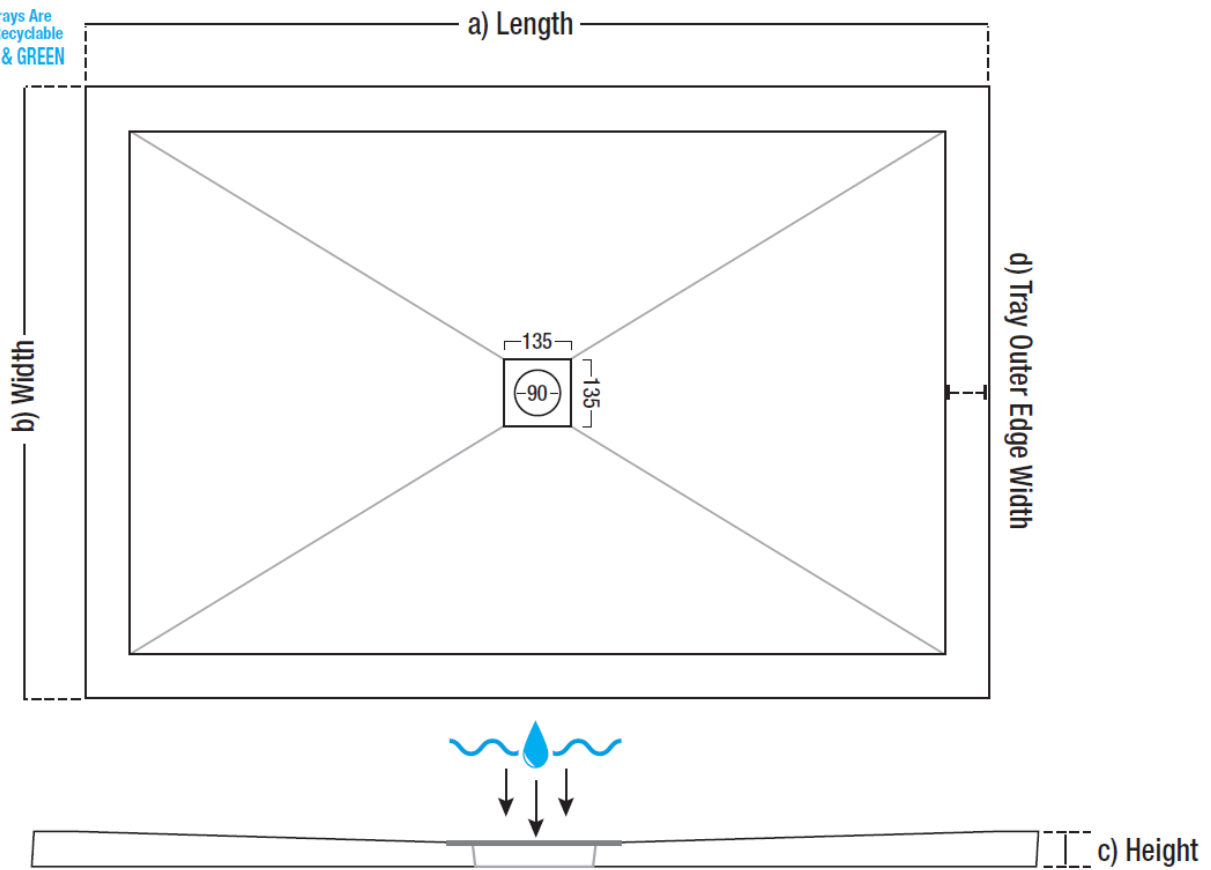

EVERSTONE RESIN 1000 x 900
SHOWER TRAY WHT H25

44400020520

rays Are
recyclable
& GREEN

Dimensions (mm):

a = 998

b = 898

c = 24-27

d = 60