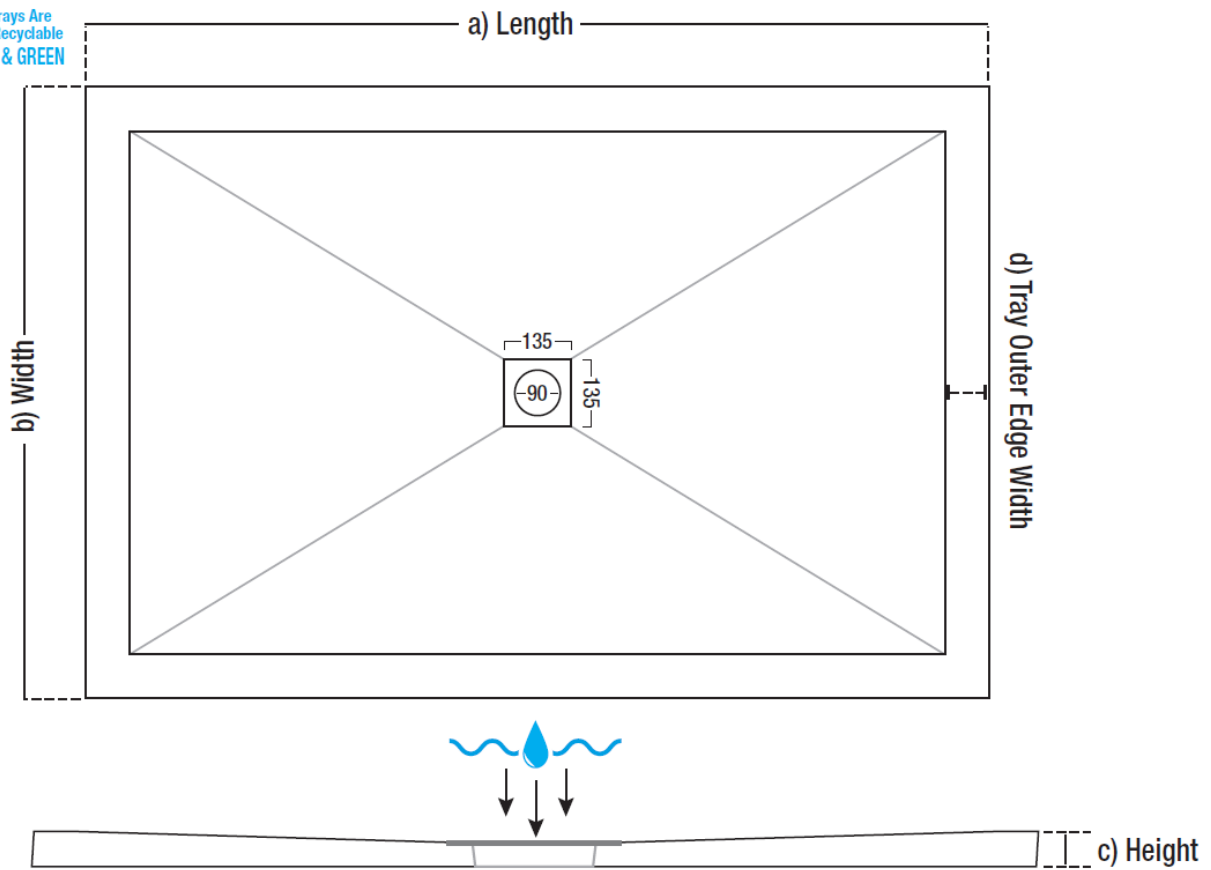

EVERSTONE RESIN 1200 x 800 SHOWER
TRAY WHT H25

44400020560

rays Are
recyclable
& GREEN

Dimensions (mm):

a = 1198

b = 798

c = 24-27

d = 60