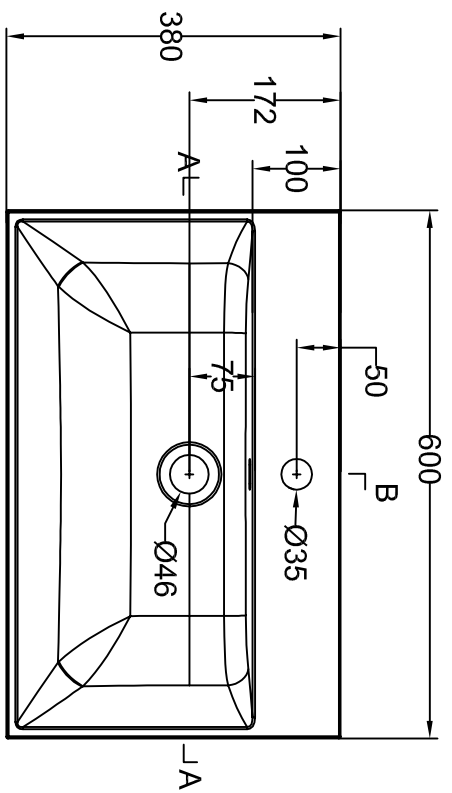

bathstore

41405018310-MINO 600 DRAWER UNIT NEBRASKA OAK

Note:
length, width, height dimension
tolerance is ± 5 .
half dimension tolerance is ± 2 .

B-B

A-A