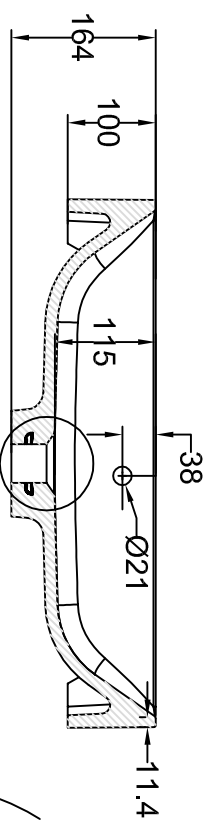

bathstore

41405018310-MINO 600 DRAWER UNIT NEBRASKA OAK

Note:
length, width, height dimension
tolerance is ± 5 .
half dimension tolerance is ± 2 .

B-B

A-A