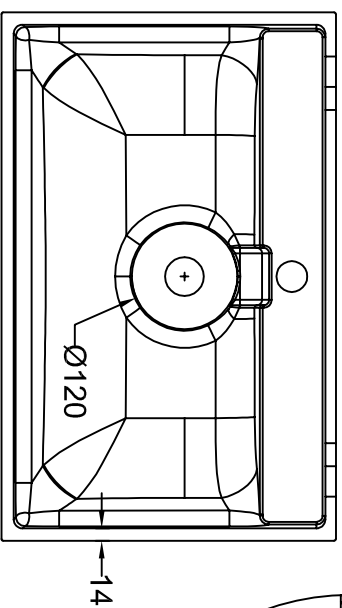

bathstore

41405018310-MINO 600 DRAWER UNIT NEBRASKA OAK

Note:
length, width, height dimension
tolerance is ± 5 .
half dimension tolerance is ± 2 .

B-B

A-A