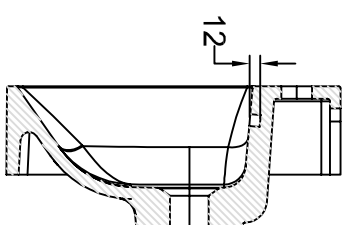

bathstore

41405018310-MINO 600 DRAWER UNIT NEBRASKA OAK

Note:
length, width, height dimension
tolerance is ± 5 .
half dimension tolerance is ± 2 .

B-B

A-A