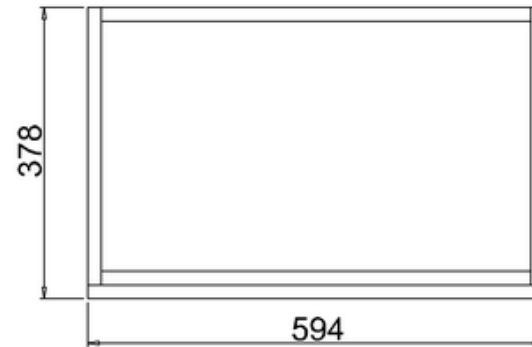

bathstore

41405018310-MINO 600 DRAWER UNIT NEBRASKA OAK

Note:
length, width, height dimension
tolerance is ± 5 .
half dimension tolerance is ± 2 .

B-B

A-A