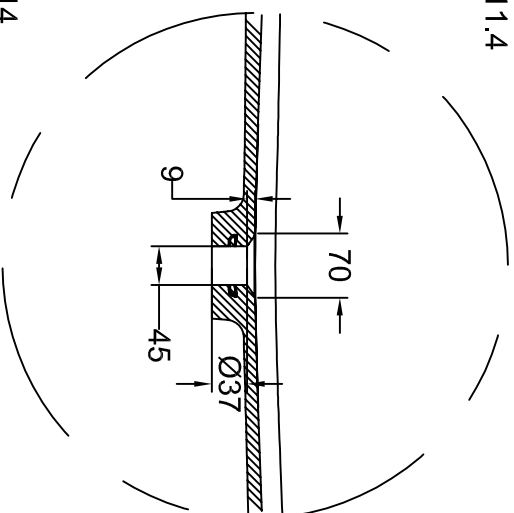

bathstore

41405018310-MINO 600 DRAWER UNIT NEBRASKA OAK

Note:
length, width, height dimension
tolerance is ± 5 .
half dimension tolerance is ± 2 .

B-B

A-A