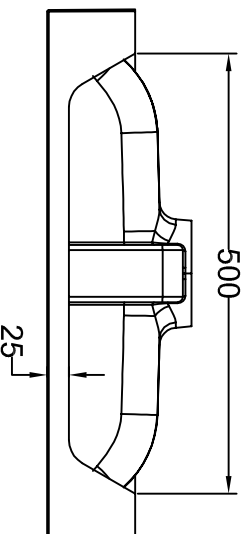

bathstore

41405018310-MINO 600 DRAWER UNIT NEBRASKA OAK

Note:
length, width, height dimension
tolerance is ± 5 .
half dimension tolerance is ± 2 .

B-B

A-A