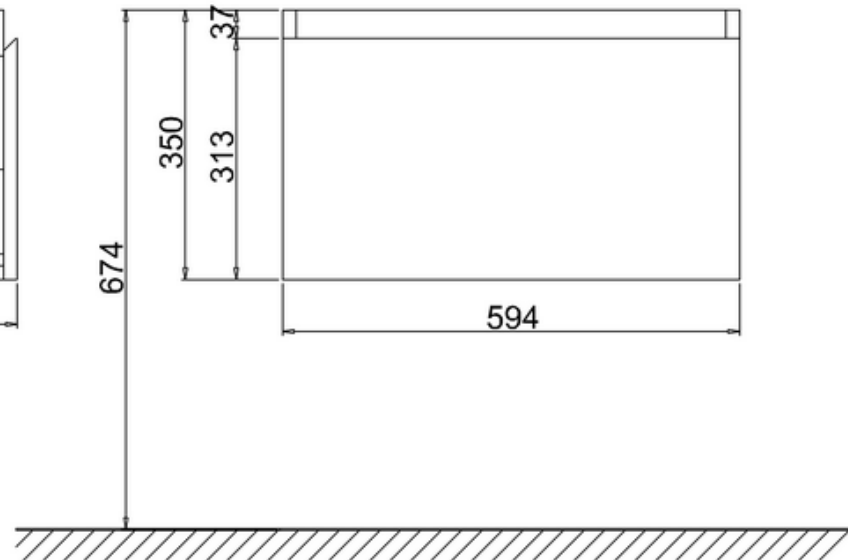

bathstore

41405018310-MINO 600 DRAWER UNIT NEBRASKA OAK

Note:
length, width, height dimension
tolerance is ± 5 .
half dimension tolerance is ± 2 .

B-B

A-A