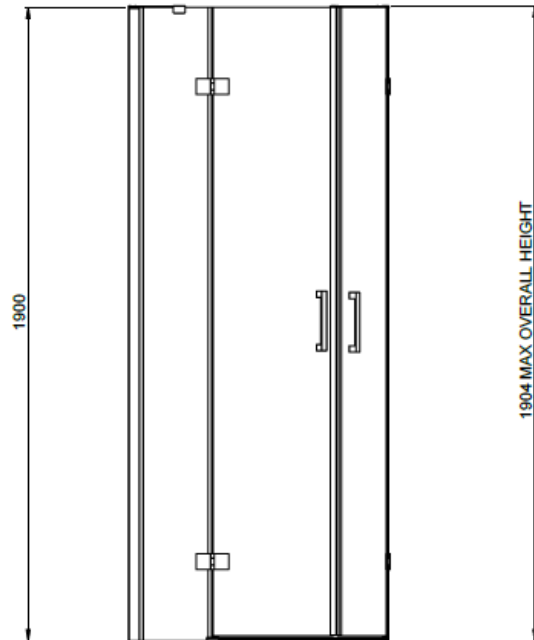

 **bathstore**
Oyster 6mm Frameless

Quadrant 800 x 800

TOP VIEW - OPENING
SPACE REQUIREMENTS

FRONT VIEW

EXTERIOR VIEW