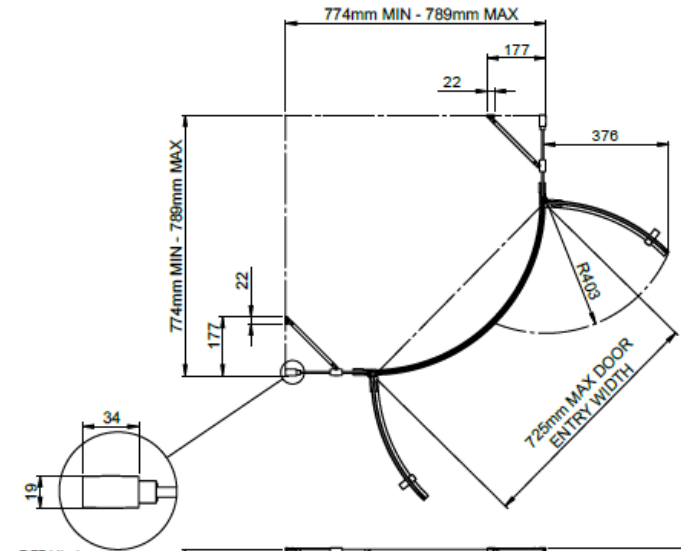

 **bathstore**
Oyster 6mm Frameless

Quadrant 800 x 800

TOP VIEW - OPENING
SPACE REQUIREMENTS

FRONT VIEW

EXTERIOR VIEW