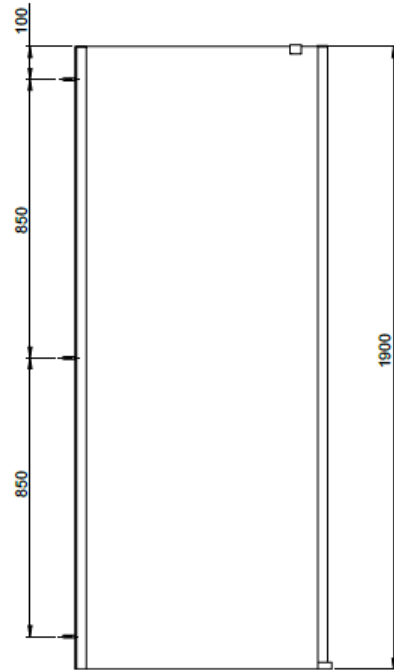

 **bathstore**
Oyster 6mm Frameless

**800 Side Panel for
Slider Door**

TOP VIEW - OPENING
SPACE REQUIREMENTS

FRONT VIEW

EXTERIOR VIEW