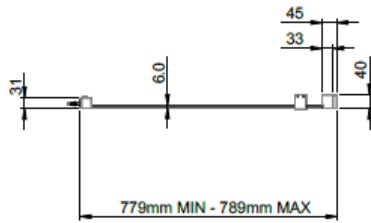

 **bathstore**
Oyster 6mm Frameless

**800 Side Panel for
Slider Door**

TOP VIEW - OPENING
SPACE REQUIREMENTS

FRONT VIEW

EXTERIOR VIEW