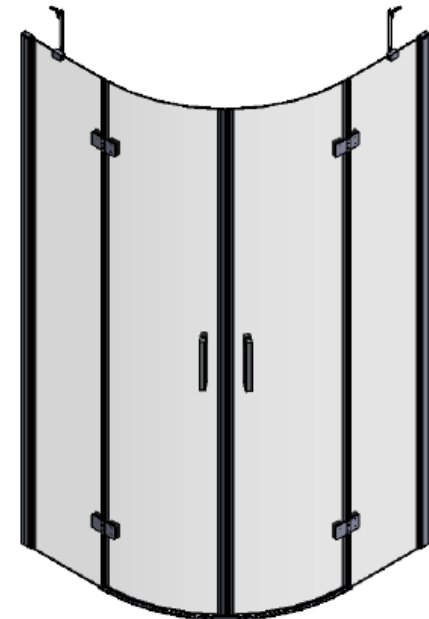

 **bathstore**
Oyster 6mm Frameless

Quadrant 900 x 900

TOP VIEW - OPENING
SPACE REQUIREMENTS

FRONT VIEW

EXTERIOR VIEW