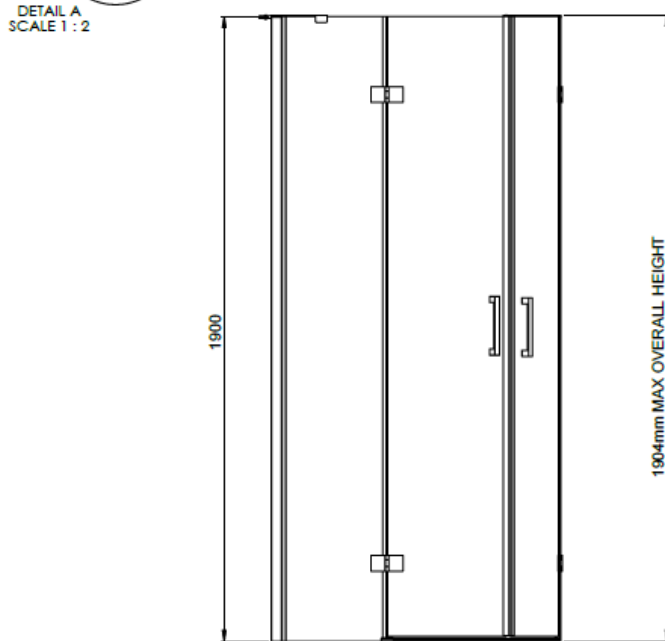

 **bathstore**
Oyster 6mm Frameless

Quadrant 900 x 900

TOP VIEW - OPENING
SPACE REQUIREMENTS

FRONT VIEW

EXTERIOR VIEW