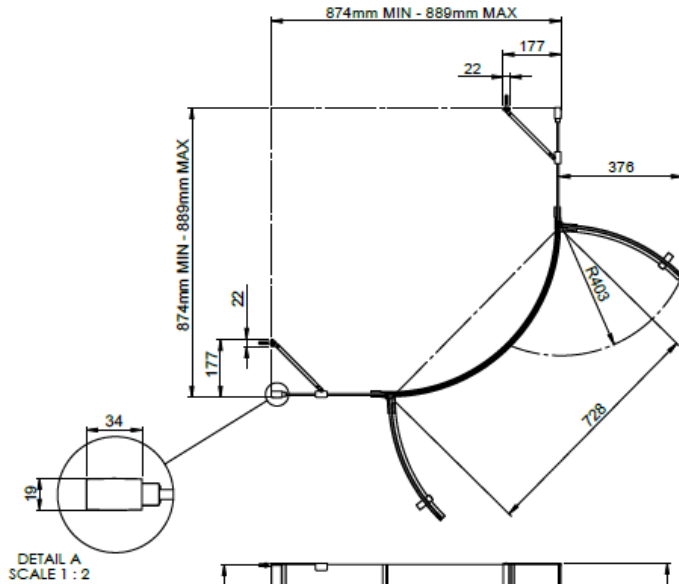

 **bathstore**
Oyster 6mm Frameless

Quadrant 900 x 900

TOP VIEW - OPENING
SPACE REQUIREMENTS

FRONT VIEW

EXTERIOR VIEW