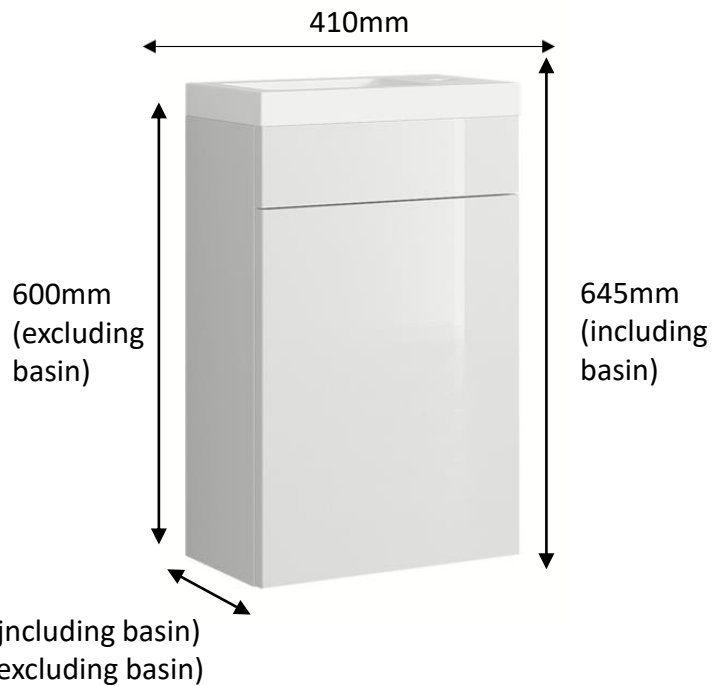

House Beautiful element(s) 400 Wall Hung Cloakroom with Basin White

KR-KR
1 : 6

KS-KS
1 : 6