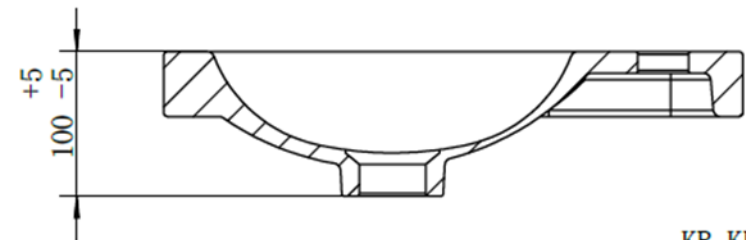

House Beautiful element(s) 400 Wall Hung Cloakroom with Basin White

KR-KR
1 : 6

KS-KS
1 : 6