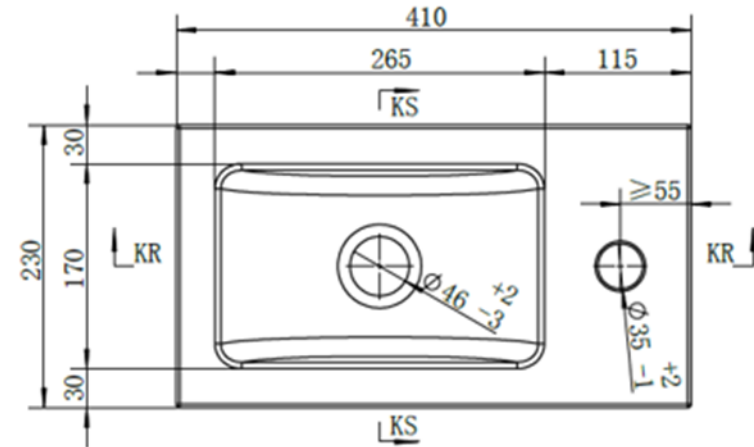

House Beautiful element(s) 400 Wall Hung Cloakroom with Basin White

KR-KR
1 : 6

KS-KS
1 : 6