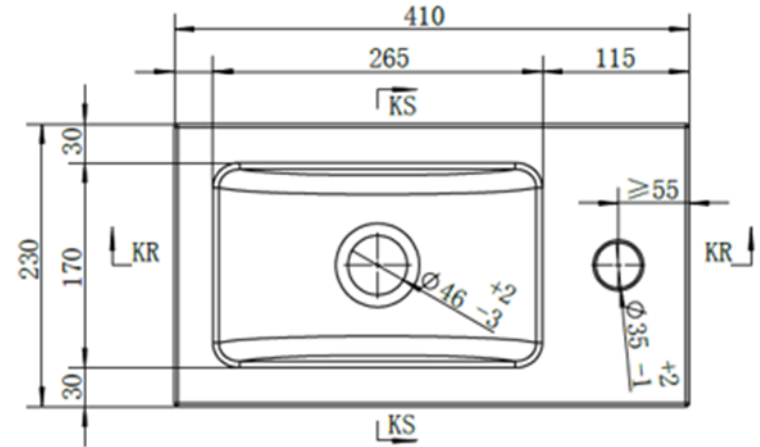

House Beautiful element(s) 400 Wall Hung Cloakroom with Basin Grey

KR-KR
1 : 6

KS-KS
1 : 6