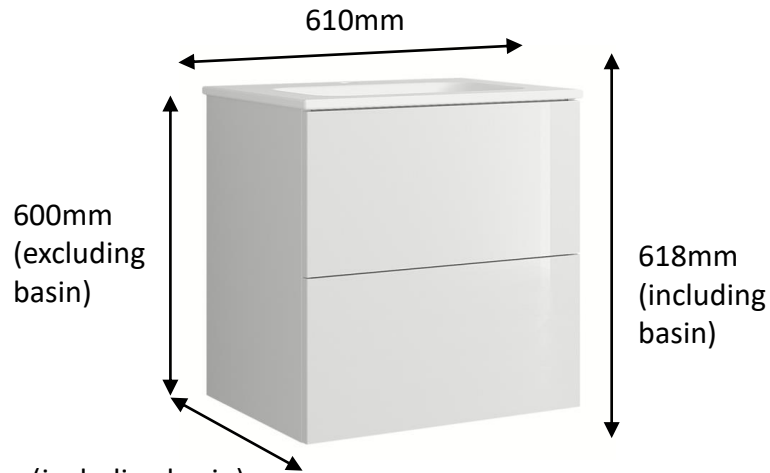

House Beautiful element(s) 600 Wall Hung Vanity Unit with Basins White

460mm (including basin)
449mm (excluding basin)