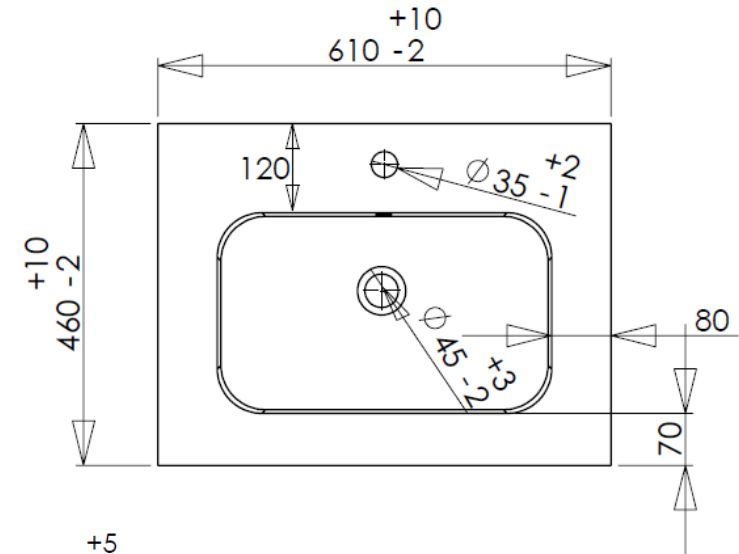

House Beautiful element(s) 600 Wall Hung Vanity Unit with Basins White

460mm (including basin)
449mm (excluding basin)